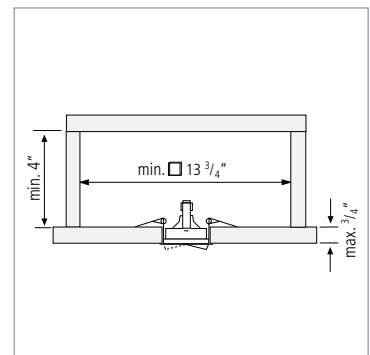

#### EH24

- +/- 20 degree swivel
- Recess depth only 1 3/4"
- Metal housing
- Includes 12 V/20 W lensed MR11 bulb
- Attached 6" connecting cable with NV6 plug
- Can be relamped from top or bottom
- Available in white, black, chrome, gold and stainless steel
- Also available in complete kits of 2, 3 or 5 lights
- 4" clearance in height and 13 3/4" across on backside of fixture is necessary
- Incl. 79" connecting cable