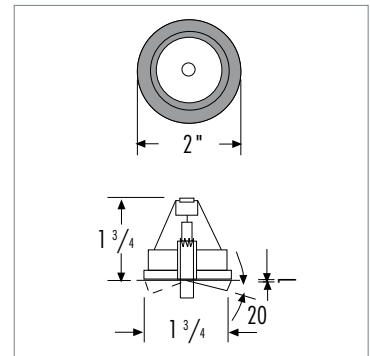

EH24

Recessed Swivel Halogen Spotlight

Ideally suited for installation inside cabinets, furniture and showcases as accent lighting, direct illumination, etc.

Product-Features

EH24

- +/- 20 degree swivel
- Recess depth only 1 3/4"
- Metal housing
- Includes 12 V/20 W lensed MR11 bulb
- Attached 6" connecting cable with NV6 plug
- Can be relamped from top or bottom
- Available in white, black, chrome, gold and stainless steel
- Also available in complete kits of 2, 3 or 5 lights
- 4" clearance in height and 13 3/4" across on backside of fixture is necessary
- Incl. 79" connecting cable

What you'll need to buy

Spotlights

EH 24

Finish	Code No.
White	EH2420WH
Black	EH2420BL
Chrome	EH2420CH
Gold	EH2420GO
Stainless Steel	EH2420SS

Transformers (for specs refer to pages 72 – 74)

Description	Code No.
Premium 60 Watt	UC-60FT
Premium 120 Watt	UK-120TW