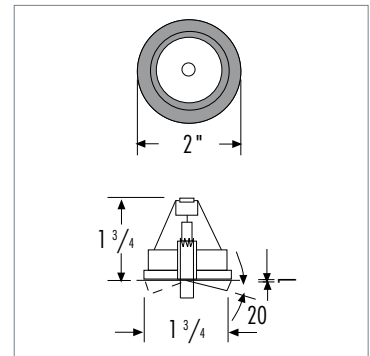

#### EH24

- +/- 20 degree swivel
- Recess depth only 1 3/4"
- Metal housing
- Includes 12 V/20 W lensed MR11 bulb
- Attached 6" connecting cable with NV6 plug
- Can be relamped from top or bottom
- Available in white, black, chrome, gold and stainless steel
- Also available in complete kits of 2, 3 or 5 lights
- 4" clearance in height and 13 3/4" across on backside of fixture is necessary
- Incl. 79" connecting cable