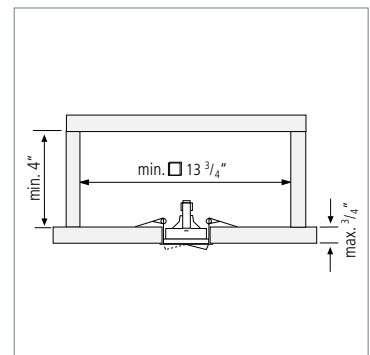

EH24

Recessed Swivel Halogen Spotlight

Ideally suited for installation inside cabinets, furniture and showcases as accent lighting, direct illumination, etc.

Product-Features

EH24

- +/- 20 degree swivel
- Recess depth only 1 3/4"
- Metal housing
- Includes 12 V/20 W lensed MR11 bulb
- Attached 6" connecting cable with NV6 plug
- Can be relamped from top or bottom
- Available in white, black, chrome, gold and stainless steel
- Also available in complete kits of 2, 3 or 5 lights
- 4" clearance in height and 13 3/4" across on backside of fixture is necessary
- Incl. 79" connecting cable

What you'll need to buy

Spotlights

EH 24

Finish	Code No.
White	EH2420WH
Black	EH2420BL
Chrome	EH2420CH
Gold	EH2420GO
Stainless Steel	EH2420SS

Transformers (for specs refer to pages 72 – 74)

Description	Code No.
Premium 60 Watt	UC-60FT
Premium 120 Watt	UK-120TW