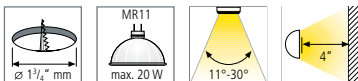

#### EH24

- +/- 20 degree swivel
- Recess depth only 1 3/4"
- Metal housing
- Includes 12 V/20 W lensed MR11 bulb
- Attached 6" connecting cable with NV6 plug
- Can be relamped from top or bottom
- Available in white, black, chrome, gold and stainless steel
- Also available in complete kits of 2, 3 or 5 lights
- 4" clearance in height and 13 3/4" across on backside of fixture is necessary
- Incl. 79" connecting cable