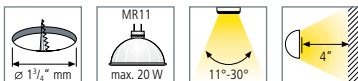

EH24

Recessed Swivel Halogen Spotlight

Ideally suited for installation inside cabinets, furniture and showcases as accent lighting, direct illumination, etc.

Product-Features

EH24

- +/- 20 degree swivel
- Recess depth only 1 3/4"
- Metal housing
- Includes 12 V/20 W lensed MR11 bulb
- Attached 6" connecting cable with NV6 plug
- Can be relamped from top or bottom
- Available in white, black, chrome, gold and stainless steel
- Also available in complete kits of 2, 3 or 5 lights
- 4" clearance in height and 13 3/4" across on backside of fixture is necessary
- Incl. 79" connecting cable