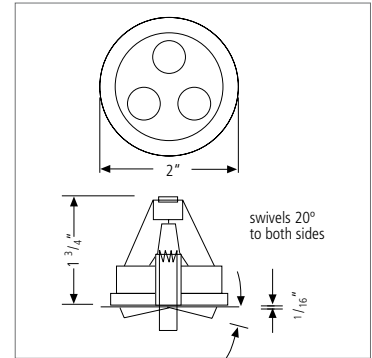

EH 24-LED

Recessed Swivel LED Spotlight

Ideally suited for installation inside displays, showcases or cabinets. The swivel feature allows you to direct the light in order to perfectly illuminate merchandise or collectibles. The EH24LED uses the latest generation Power LEDs which offer an equivalent light output to a 20 W halogen spotlight at only a fraction of the energy consumption (3 W). Virtually no heat emission and no ultra-violet radiation guarantee that your products won't be damaged. 50,000 hrs. of usable life make lamp changes a thing of the past.

Product-Features

- +/- 20 degree swivel
- Recess depth only 1 3/4"
- Only 3 Watt power consumption (3 x 1 Watt LEDs)
- Available with cool white or warm white LEDs
- Metal housing available in: white, black, chrome, gold and stainless steel
- 69" connecting cable with plug-in connector
- To be used with 350 mA constant current DC converter
- Additional LED connecting cables are available in 36" and 72"