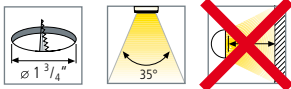

Product-Features

- +/- 20 degree swivel
- Recess depth only 1 3/4"
- Only 3 Watt power consumption (3 x 1 Watt LEDs)
- Available with cool white or warm white LEDs
- Metal housing available in: white, black, chrome, gold and stainless steel
- 69" connecting cable with plug-in connector
- To be used with 350 mA constant current DC converter
- Additional LED connecting cables are available in 36" and 72"