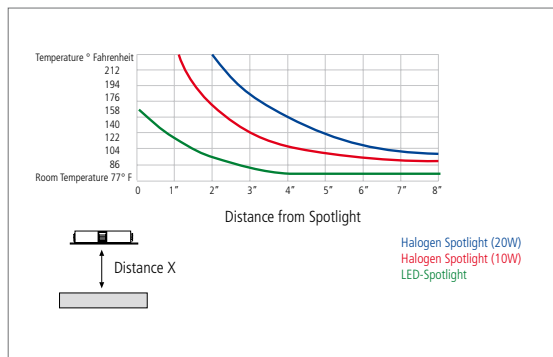

EH 24-LED

Recessed Swivel LED Spotlight

Ideally suited for installation inside displays, showcases or cabinets. The swivel feature allows you to direct the light in order to perfectly illuminate merchandise or collectibles. The EH24LED uses the latest generation Power LEDs which offer an equivalent light output to a 20 W halogen spotlight at only a fraction of the energy consumption (3 W). Virtually no heat emission and no ultra-violet radiation guarantee that your products won't be damaged. 50,000 hrs. of usable life make lamp changes a thing of the past.

Product-Features

- +/- 20 degree swivel
- Recess depth only 1 3/4"
- Only 3 Watt power consumption (3 x 1 Watt LEDs)
- Available with cool white or warm white LEDs
- Metal housing available in: white, black, chrome, gold and stainless steel
- 69" connecting cable with plug-in connector
- To be used with 350 mA constant current DC converter
- Additional LED connecting cables are available in 36" and 72"