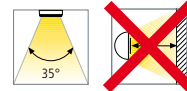

Flex-LED Atlantis