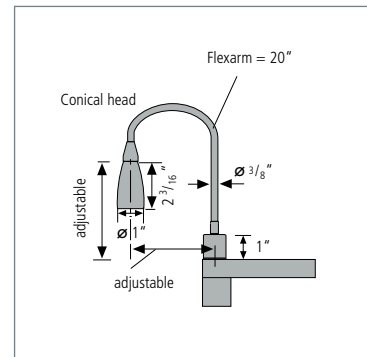

## Flexarm LED Spotlight

Ideal for display application or as a reading light in headboards. The flexible arm allows an exact direction of the light. The 1 W high power LED provides a good light output without any heat or UV radiation, allowing you to directly illuminate even the most sensitive products.

### Product-Features

- 20" long Flexarm
- 1 W high-power LED
- Ready to connect to 350 mA constant current power supply, 51" connecting cable with plug-in connector attached
- Available with cool white (5,500 K) or warm white (3,200 K) LED
- Finish: brushed aluminum
- Special order colors and sizes are available for minimum quantities
- Four different versions
- Additional LED connecting cables are available in 36" and 72"