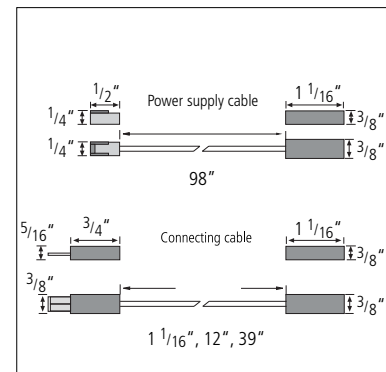

## Product-Features

- Aluminum and plexiglas housing
- Extremely small dimensions: width:  $\frac{3}{8}$ " , height:  $\frac{5}{16}$ "
- Light fixture can be recessed (flush with board) or surface mounted
- Available in two different sizes: 8" (1.6 W) and 12" (2.4 W)
- Available with cool white and warm white LEDs, as well as special color for meat cases
- Extremely high, even light output
- 50,000 hours useable life
- For unlimited runs order one Feed-In Stick for every 8'
- LED connecting cables are available in 1  $\frac{3}{16}$ " , 12" and 39" lengths
- Power supply cable 98" to be ordered separately
- To be used with 24 V DC LED driver
- Dimmable with optional accessories

##### Warm White

Length	Code No.
8"	STICK2LED8WW
12"	STICK2LED12WW
12" Feed-In Stick	STICK2/WPC/WW

##### Cool White

Length	Code No.
8"	STICK2LED8CW
12"	STICK2LED12CW
12" Feed-In Stick	STICK2/WPC/CW