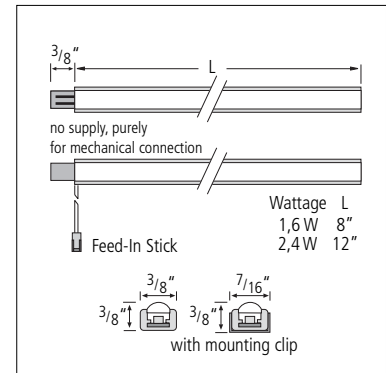

## Product-Features

- Aluminum and plexiglas housing
- Extremely small dimensions: width:  $\frac{3}{8}$ " , height:  $\frac{5}{16}$ "
- Light fixture can be recessed (flush with board) or surface mounted
- Available in two different sizes: 8" (1.6 W) and 12" (2.4 W)
- Available with cool white and warm white LEDs, as well as special color for meat cases
- Extremely high, even light output
- 50,000 hours useable life
- For unlimited runs order one Feed-In Stick for every 8'
- LED connecting cables are available in 1  $\frac{3}{16}$ " , 12" and 39" lengths
- Power supply cable 98" to be ordered separately
- To be used with 24 V DC LED driver
- Dimmable with optional accessories