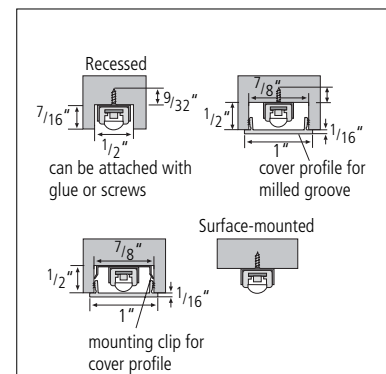

## Product-Features

- Aluminum and plexiglas housing
- Extremely small dimensions: width:  $\frac{3}{8}$ " , height:  $\frac{5}{16}$ "
- Light fixture can be recessed (flush with board) or surface mounted
- Available in two different sizes: 8" (1.6 W) and 12" (2.4 W)
- Available with cool white and warm white LEDs, as well as special color for meat cases
- Extremely high, even light output
- 50,000 hours useable life
- For unlimited runs order one Feed-In Stick for every 8'
- LED connecting cables are available in 1  $\frac{3}{16}$ " , 12" and 39" lengths
- Power supply cable 98" to be ordered separately
- To be used with 24 V DC LED driver
- Dimmable with optional accessories

##### Warm White

Length	Code No.
8"	STICK2LED8WW
12"	STICK2LED12WW
12" Feed-In Stick	STICK2/WPC/WW

##### Cool White

Length	Code No.
8"	STICK2LED8CW
12"	STICK2LED12CW
12" Feed-In Stick	STICK2/WPC/CW