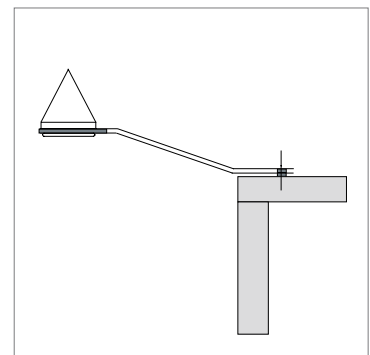

Product-Features

4,000 hrs. Osram bulb included

AL20

- High quality housing of brushed stainless steel
- Integrated halogen spot MH14, 12 V/20 W
- Convenient integration into Hera halogen systems
- Decorative cone and trim ring available in stainless steel
- Can be used with 10,000 hrs. Xenon bi-pin bulb (special order)
- To be used with Hera electronic transformers
- Incl. 79" connecting cable