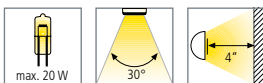

Product-Features

4,000 hrs. Osram bulb included

AL20

- High quality housing of brushed stainless steel
- Integrated halogen spot MH14, 12 V/20 W
- Convenient integration into Hera halogen systems
- Decorative cone and trim ring available in stainless steel
- Can be used with 10,000 hrs. Xenon bi-pin bulb (special order)
- To be used with Hera electronic transformers
- Incl. 79" connecting cable