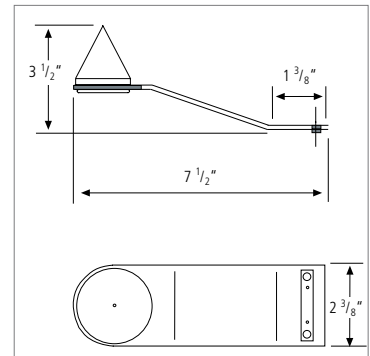

Product-Features

4,000 hrs. Osram bulb included

AL20

- High quality housing of brushed stainless steel
- Integrated halogen spot MH14, 12 V/20 W
- Convenient integration into Hera halogen systems
- Decorative cone and trim ring available in stainless steel
- Can be used with 10,000 hrs. Xenon bi-pin bulb (special order)
- To be used with Hera electronic transformers
- Incl. 79" connecting cable