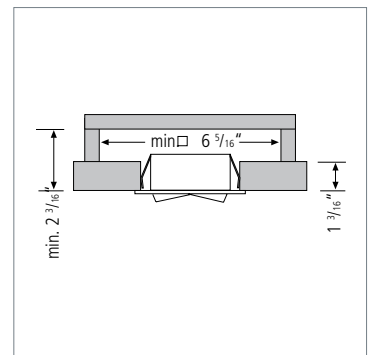

Big6-LED

Recessed Swivel LED Spotlight With 6 x 1 W High Power LEDs

The Big6 was especially developed for applications where extremely high levels of light are necessary or desired. The integrated 6 x 1 W high power LEDs provide an extremely high light output. The Big6 is perfect for larger display cases and even for installation in soffits.

Product-Features

- +/- 10 degree swivel
- Recess depth $2 \frac{3}{16}$ "
- 6 x 1 W high power LEDs
- Available with cool white or warm white LEDs
- Housing available in white and stainless steel
- Attached 79" long connecting cable with plug-in connector
- Comes complete with 350 mA constant current DC converter