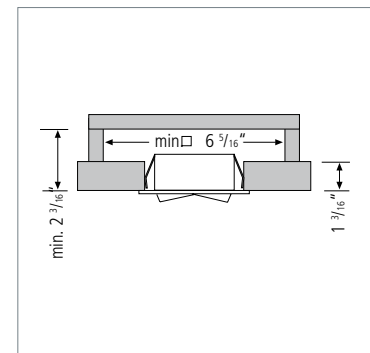

## Recessed Swivel LED Spotlight With 6 x 1 W High Power LEDs

The Big6 was especially developed for applications where extremely high levels of light are necessary or desired. The integrated 6 x 1 W high-power LEDs provide an extremely high light output. The Big6 is perfect for larger display cases and even for installation in soffits.

### Product-Features

- +/- 10 degree swivel
- Recess depth 2 3/16"
- 6 x 1 W high-power LEDs
- Available with cool white or warm white LEDs
- Housing available in white and stainless steel
- Attached 79" long connecting cable with plug-in connector
- Comes complete with 350 mA constant current DC converter