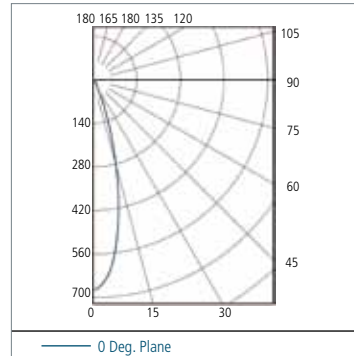

BIG6/LED/CW