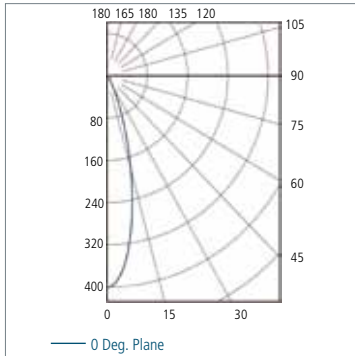

### Product-Features

- +/- 10 degree swivel
- Recess depth 2 3/16"
- 6 x 1 W high-power LEDs
- Available with cool white or warm white LEDs
- Housing available in white and stainless steel
- Attached 79" long connecting cable with plug-in connector
- Comes complete with 350 mA constant current DC converter