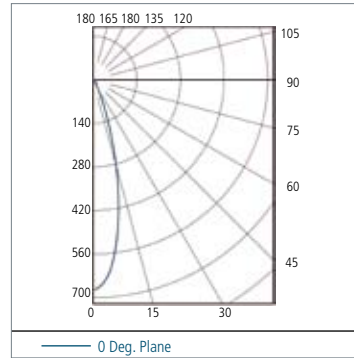

BIG6/LED/CW