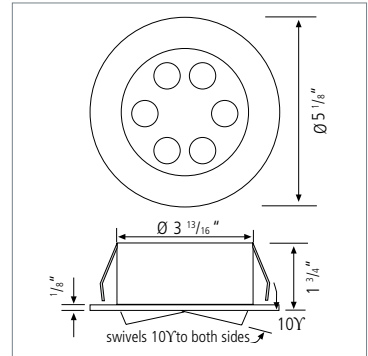

Big6-LED

Recessed Swivel LED Spotlight With 6 x 1 W High Power LEDs

The Big6 was especially developed for applications where extremely high levels of light are necessary or desired. The integrated 6 x 1 W high power LEDs provide an extremely high light output. The Big6 is perfect for larger display cases and even for installation in soffits.

Product-Features

- +/- 10 degree swivel
- Recess depth $2 \frac{3}{16}$ "
- 6 x 1 W high power LEDs
- Available with cool white or warm white LEDs
- Housing available in white and stainless steel
- Attached 79" long connecting cable with plug-in connector
- Comes complete with 350 mA constant current DC converter