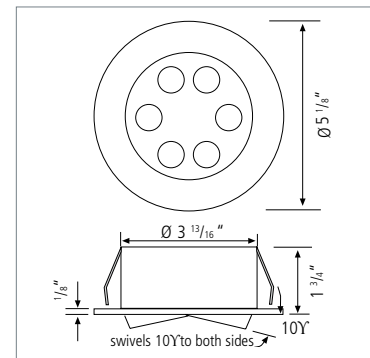

## Recessed Swivel LED Spotlight With 6 x 1 W High Power LEDs

The Big6 was especially developed for applications where extremely high levels of light are necessary or desired. The integrated 6 x 1 W high-power LEDs provide an extremely high light output. The Big6 is perfect for larger display cases and even for installation in soffits.

### Product-Features

- +/- 10 degree swivel
- Recess depth 2 3/16"
- 6 x 1 W high-power LEDs
- Available with cool white or warm white LEDs
- Housing available in white and stainless steel
- Attached 79" long connecting cable with plug-in connector
- Comes complete with 350 mA constant current DC converter