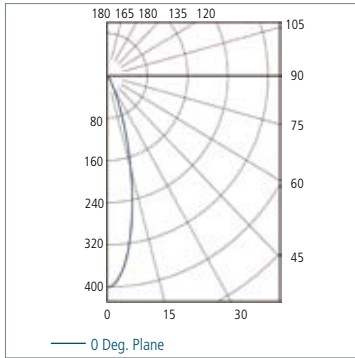

Big6-LED

Recessed Swivel LED Spotlight With 6 x 1 W High Power LEDs

The Big6 was especially developed for applications where extremely high levels of light are necessary or desired. The integrated 6 x 1 W high power LEDs provide an extremely high light output. The Big6 is perfect for larger display cases and even for installation in soffits.

Product-Features

- +/- 10 degree swivel
- Recess depth $2 \frac{3}{16}$ "
- 6 x 1 W high power LEDs
- Available with cool white or warm white LEDs
- Housing available in white and stainless steel
- Attached 79" long connecting cable with plug-in connector
- Comes complete with 350 mA constant current DC converter