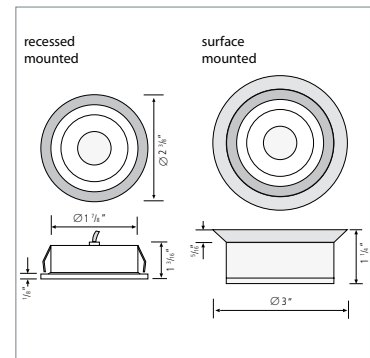

Product-Features

- Recess depth $1 \frac{3}{16}$ " , surface mount height $1 \frac{1}{4}$ "
- Only 1 Watt power consumption
- Available with cool white or warm white LEDs
- Housing available in white, black and stainless steel
- Attached 79" long connecting cable with plug-in connector
- Spotlights come in sets of three, complete with 350 mA constant current DC converter
- Replacement / extra power supplies available
- Additional LED connecting cables are available in 20" , 39" and 79"