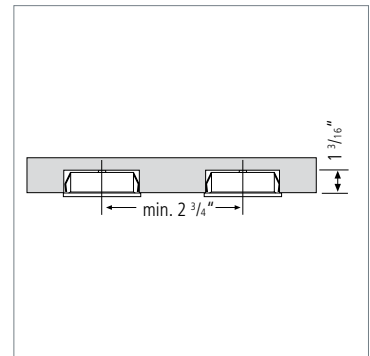

Product-Features

- Recess depth $1 \frac{3}{16}$ " , surface mount height $1 \frac{1}{4}$ "
- Only 1 Watt power consumption
- Available with cool white or warm white LEDs
- Housing available in white, black and stainless steel
- Attached 79" long connecting cable with plug-in connector
- Spotlights come in sets of three, complete with 350 mA constant current DC converter
- Replacement / extra power supplies available
- Additional LED connecting cables are available in 20" , 39" and 79"