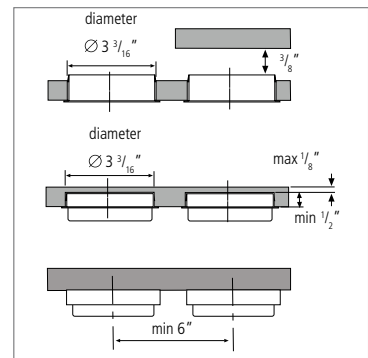

FluoroSpot

Another Revolutionary Light Fixture For Under-Cabinet And Display Lighting: FluoroSpot.

This fluorescent spotlight features an integrated electronic ballast and 6,000 hours lamp life. A remote transformer is not necessary. Some of the main benefits are: easy installation, high light output and compact size. In addition, FluoroSpot uses only 7 W of energy while providing almost the same light output as a 20 W halogen spot. FluoroSpot can be recessed, semi-recessed and surface mounted.

Product-Features

- Fluorescent spotlight for recess-, semi-recess or surface mounting (comes with all three rings)
- Recess depth only 1" or 1/2" with semi-recess ring
- Integrated electronic ballast, no additional transformer needed
- 7 W warm white (3,000 Kelvin) or cool white (4,000 Kelvin) lamp included
- 6,000 hours lamp life
- Attached 79" power cord
- Available in white and brushed aluminum