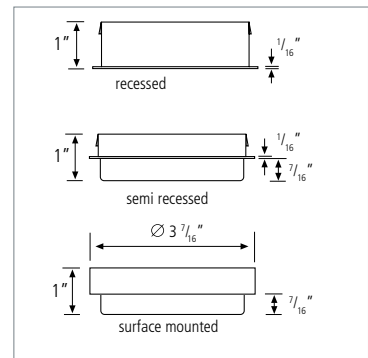

FluoroSpot

Another Revolutionary Light Fixture For Under-Cabinet And Display Lighting: FluoroSpot.

This fluorescent spotlight features an integrated electronic ballast and 6,000 hours lamp life. A remote transformer is not necessary. Some of the main benefits are: easy installation, high light output and compact size. In addition, FluoroSpot uses only 7 W of energy while providing almost the same light output as a 20 W halogen spot. FluoroSpot can be recessed, semi-recessed and surface mounted.

Product-Features

- Fluorescent spotlight for recess-, semi-recess or surface mounting (comes with all three rings)
- Recess depth only 1" or 1/2" with semi-recess ring
- Integrated electronic ballast, no additional transformer needed
- 7 W warm white (3,000 Kelvin) or cool white (4,000 Kelvin) lamp included
- 6,000 hours lamp life
- Attached 79" power cord
- Available in white and brushed aluminum