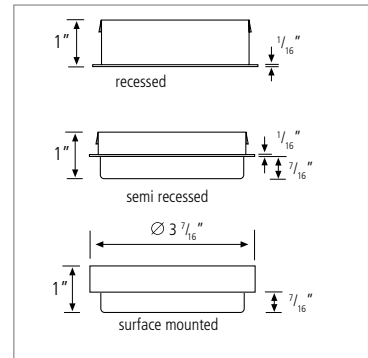

FluoroSpot

Another Revolutionary Light Fixture For Under-Cabinet And Display Lighting: FluoroSpot.

This fluorescent spotlight features an integrated electronic ballast and 6,000 hours lamp life. A remote transformer is not necessary. Some of the main benefits are: easy installation, high light output and compact size. In addition, FluoroSpot uses only 7 W of energy while providing almost the same light output as a 20 W halogen spot. FluoroSpot can be recessed, semi-recessed and surface mounted.

Product-Features

- Fluorescent spotlight for recess-, semi-recess or surface mounting (comes with all three rings)
- Recess depth only 1" or 1/2" with semi-recess ring
- Integrated electronic ballast, no additional transformer needed
- 7 W warm white (3,000 Kelvin) or cool white (4,000 Kelvin) lamp included
- 6,000 hours lamp life
- Attached 79" power cord
- Available in white and brushed aluminum