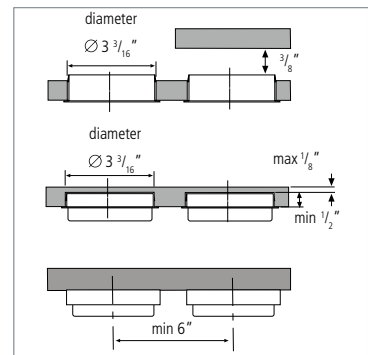

FluoroSpot

Another Revolutionary Light Fixture For Under-Cabinet And Display Lighting: FluoroSpot.

This fluorescent spotlight features an integrated electronic ballast and 6,000 hours lamp life. A remote transformer is not necessary. Some of the main benefits are: easy installation, high light output and compact size. In addition, FluoroSpot uses only 7 W of energy while providing almost the same light output as a 20 W halogen spot. FluoroSpot can be recessed, semi-recessed and surface mounted.

Product-Features

- Fluorescent spotlight for recess-, semi-recess or surface mounting (comes with all three rings)
- Recess depth only 1" or 1/2" with semi-recess ring
- Integrated electronic ballast, no additional transformer needed
- 7 W warm white (3,000 Kelvin) or cool white (4,000 Kelvin) lamp included
- 6,000 hours lamp life
- Attached 79" power cord
- Available in white and brushed aluminum