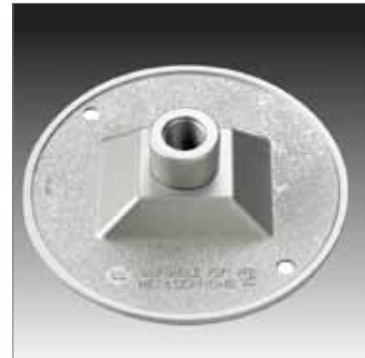

## Product-Features

- Round brushed anodized aluminum housing
- Including plexiglas cover
- Two different lengths of mounting stems available (11 3/8" and 19 5/8")
- Can be installed vertically or horizontally
- Built-in electronic ballast
- Energy efficient, only 14, 21, 28 and 35 W
- Uses standard T-5 lamps, CRI > 82
- Plug-in modular system and connecting elements permit easy, seamless connection for continuous lighting
- Extremely long bulb life, rated 20,000 hrs.
- Lighting element available in four different lengths: 2' (30 3/8"), 3' (42 1/8"), 4' (54"), 5' (65 3/4")
- Diameter: 1 3/4"
- Optional wall mounting plate available, fits 4" junction boxes