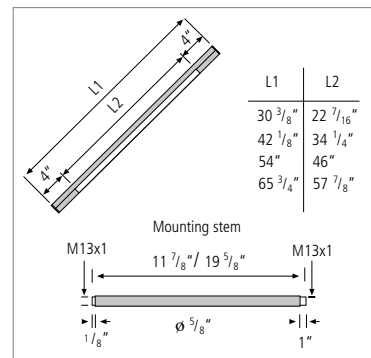

## Product-Features

- Round brushed anodized aluminum housing
- Including plexiglas cover
- Two different lengths of mounting stems available (11 3/8" and 19 5/8")
- Can be installed vertically or horizontally
- Built-in electronic ballast
- Energy efficient, only 14, 21, 28 and 35 W
- Uses standard T-5 lamps, CRI > 82
- Plug-in modular system and connecting elements permit easy, seamless connection for continuous lighting
- Extremely long bulb life, rated 20,000 hrs.
- Lighting element available in four different lengths: 2' (30 3/8"), 3' (42 1/8"), 4' (54"), 5' (65 3/4")
- Diameter: 1 3/4"
- Optional wall mounting plate available, fits 4" junction boxes

### Accessories

Description	Length	Code No.
Power Cord	6'	SPC/HL
Connecting Cable	12"	SCC12/XL

Fluorescent Bulb Cool White	SFB14
Fluorescent Bulb Warm White	SFB14WW
Fluorescent Bulb Cool White	SFB21
Fluorescent Bulb Warm White	SFB21WW
Fluorescent Bulb Cool White	SFB28
Fluorescent Bulb Warm White	SFB28WW
Fluorescent Bulb Cool White	SFB35
Fluorescent Bulb Warm White	SFB35WW