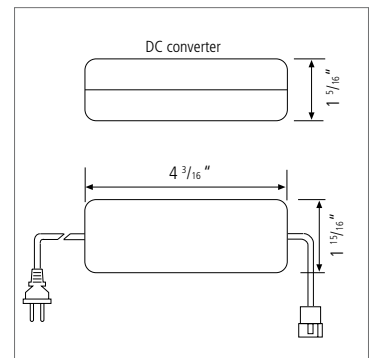

## High Output Linear LED Lighting With 3 W Diodes

Hera's LumiMax-LED uses the latest 3 W high output diodes which provide an extremely high and even light output. This linear LED light fixture is available in three different lengths and perfect for installations in showcases, displays or under cabinets.

### Product-Features

- Very attractive frosted plexiglas housing
- Light fixture can be recessed (flush with board) or surface mounted
- Extremely small dimensions: width:  $1 \frac{7}{16}$ " , height:  $\frac{1}{2}$ "
- Available in three different sizes:  $13 \frac{3}{4}$ " (2 x 3 W LED),  $25 \frac{1}{2}$ " (4 x 3 W LED),  $37 \frac{7}{16}$ " (6 x 3 W LED)
- Available with cool white and warm white LEDs
- Extremely high, even light output
- One constant current DC converter included per strip