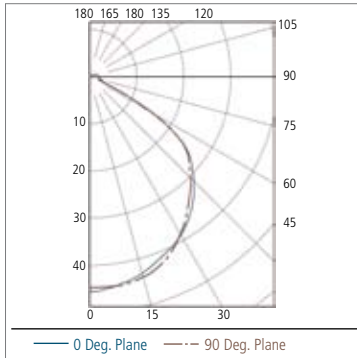

## High Output Linear LED Lighting With 3 W Diodes

Hera's new LumiMax-LED uses the latest 3 W high output diodes which provide an extremely high and even light output. This linear LED light fixture is available in three different lengths and perfect for installations in showcases, displays or under cabinets.

### Product-Features

- Very attractive frosted plexiglas housing
- Light fixture can be recessed (flush with board) or surface mounted
- Extremely small dimensions: width:  $1 \frac{7}{16}$ " , height:  $\frac{1}{2}$ "
- Available in three different sizes:  $13 \frac{3}{4}$ " (2 x 3 W LED),  $25 \frac{1}{2}$ " (4 x 3 W LED),  $37 \frac{7}{16}$ " (6 x 3 W LED)
- Available with cool white and warm white LEDs
- Extremely high, even light output
- One constant current DC converter included per strip