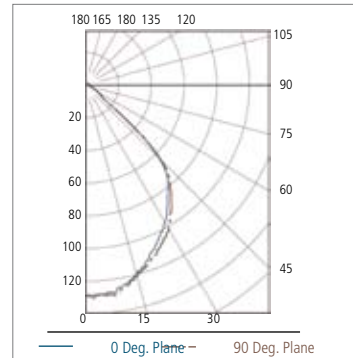

LumiMax13/CW