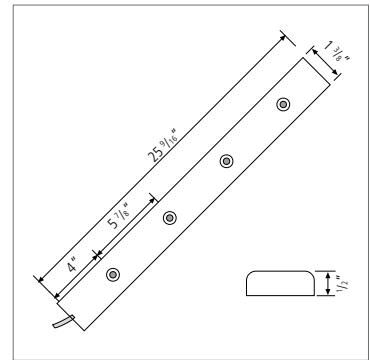

## High Output Linear LED Lighting With 3 W Diodes

Hera's LumiMax-LED uses the latest 3 W high output diodes which provide an extremely high and even light output. This linear LED light fixture is available in three different lengths and perfect for installations in showcases, displays or under cabinets.

### Product-Features

- Very attractive frosted plexiglas housing
- Light fixture can be recessed (flush with board) or surface mounted
- Extremely small dimensions: width:  $1 \frac{7}{16}$ " , height:  $\frac{1}{2}$ "
- Available in three different sizes:  $13 \frac{3}{4}$ " (2 x 3 W LED),  $25 \frac{1}{2}$ " (4 x 3 W LED),  $37 \frac{7}{16}$ " (6 x 3 W LED)
- Available with cool white and warm white LEDs
- Extremely high, even light output
- One constant current DC converter included per strip

##### Warm White

Length	Code No.
13 ¾"	LUMIMAX13/WW
25 ½"	LUMIMAX25/WW
37 7/16"	LUMIMAX37/WW

##### Cool White

Length	Code No.
13 ¾"	LUMIMAX13
25 ½"	LUMIMAX25
37 7/16"	LUMIMAX37