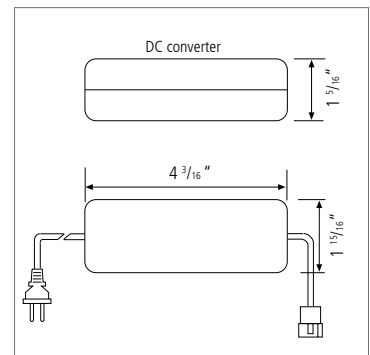

## High Output Linear LED Lighting With 3 W Diodes

Hera's new LumiMax-LED uses the latest 3 W high output diodes which provide an extremely high and even light output. This linear LED light fixture is available in three different lengths and perfect for installations in showcases, displays or under cabinets.

### Product-Features

- Very attractive frosted plexiglas housing
- Light fixture can be recessed (flush with board) or surface mounted
- Extremely small dimensions: width:  $1 \frac{7}{16}$ " , height:  $\frac{1}{2}$ "
- Available in three different sizes:  $13 \frac{3}{4}$ " (2 x 3 W LED),  $25 \frac{1}{2}$ " (4 x 3 W LED),  $37 \frac{7}{16}$ " (6 x 3 W LED)
- Available with cool white and warm white LEDs
- Extremely high, even light output
- One constant current DC converter included per strip