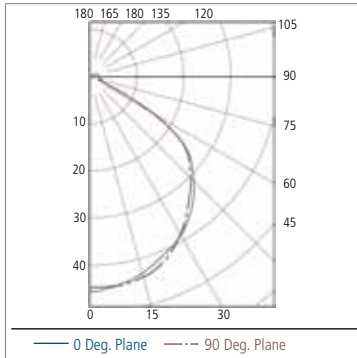

## High Output Linear LED Lighting With 3 W Diodes

Hera's LumiMax-LED uses the latest 3 W high output diodes which provide an extremely high and even light output. This linear LED light fixture is available in three different lengths and perfect for installations in showcases, displays or under cabinets.

### Product-Features

- Very attractive frosted plexiglas housing
- Light fixture can be recessed (flush with board) or surface mounted
- Extremely small dimensions: width:  $1 \frac{7}{16}$ " , height:  $\frac{1}{2}$ "
- Available in three different sizes:  $13 \frac{3}{4}$ " (2 x 3 W LED),  $25 \frac{1}{2}$ " (4 x 3 W LED),  $37 \frac{7}{16}$ " (6 x 3 W LED)
- Available with cool white and warm white LEDs
- Extremely high, even light output
- One constant current DC converter included per strip