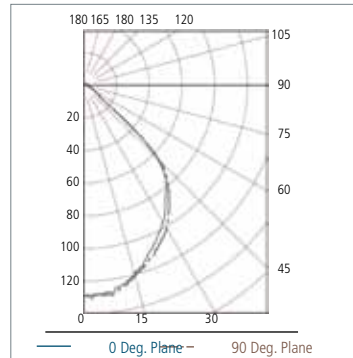

LumiMax13/CW