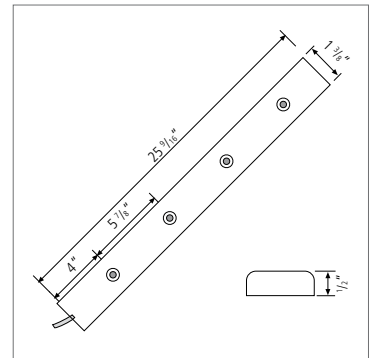

## High Output Linear LED Lighting With 3 W Diodes

Hera's new LumiMax-LED uses the latest 3 W high output diodes which provide an extremely high and even light output. This linear LED light fixture is available in three different lengths and perfect for installations in showcases, displays or under cabinets.

### Product-Features

- Very attractive frosted plexiglas housing
- Light fixture can be recessed (flush with board) or surface mounted
- Extremely small dimensions: width:  $1 \frac{7}{16}$ " , height:  $\frac{1}{2}$ "
- Available in three different sizes:  $13 \frac{3}{4}$ " (2 x 3 W LED),  $25 \frac{1}{2}$ " (4 x 3 W LED),  $37 \frac{7}{16}$ " (6 x 3 W LED)
- Available with cool white and warm white LEDs
- Extremely high, even light output
- One constant current DC converter included per strip

##### Warm White

Length	Code No.
13 ¾"	LUMIMAX13/WW
25 ½"	LUMIMAX25/WW
37 7/16"	LUMIMAX37/WW

##### Cool White

Length	Code No.
13 ¾"	LUMIMAX13
25 ½"	LUMIMAX25
37 7/16"	LUMIMAX37