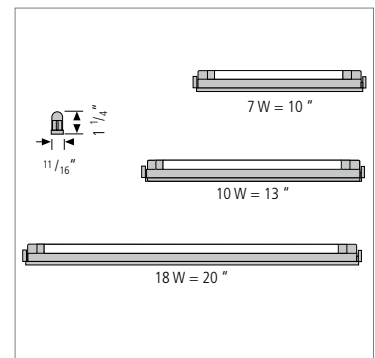

SlimLite T4

A Fluorescent So Compact, It Fits Even The Most Hard-To-Light Areas In Furniture, Displays Or Under Cabinets

The fixture is easy to install with a snap-in system. You can also combine several fixtures effortlessly. The modular connecting system makes it simple to create long, continuous lines of fluorescent lighting to fit any space. Its high light-output and an extremely low heat index make the SlimLite ideal for displays and cases.

More Light · Less Heat · Easier Installation · More Flexibility

Product-Features

- Built-in electronic ballast
- Energy efficient, only 7, 10 and 18 W
- Slender profile fits virtually any furniture, cabinet or display
- Attractive, easy to clean plexiglas cover protects bulb
- Instant starting, Tri Phosphor lamp is quiet and flicker-free
- Plug-in modular system permits easy connection for continuous lighting
- Extremely long bulb life, rated 10,000 hrs.
- Contemporary white housing
- Available in three different lengths: 10", 13", and 20"; width: $1\frac{1}{16}$ "; height: $1\frac{1}{4}$ "
- Available with T4 cool white or warm white bulb, CRI > 82
- Max. lamp watts in line 155
- End of lamp life circuitry to protect ballast (10 + 18 W)

All light fixtures including bulb and plexiglas cover

Accessories

	Description	Code No.
B	Power Cord	
	6' long	SPC/XL
	6' with roller switch	SPC/S/XL
Note: Power cords and connecting cables are also available with 90° or straight connectors and in various lengths		
C	Connecting Cables	
	6" long	SCC6/XL
	1' long	SCC12/XL
	2' long	SCC24/XL
	4' long	SCC48/XL
	6' long	SCC72/XL
	10' long	SCC120/XL
D	Direct Connector	SDC/XL
E	Replacement Bulb	
	7W Cool White	SFB7
	7W Warm White	SFB7WW
	10W Cool White	SFB10
	10W Warm White	SFB10WW
	18W Cool White	SFB18
	18W Warm White	SFB18WW
F	Hardwire Box	SHWC/XL
	with switch	SHWC/S/XL
G	ON/OFF Rocker Switch	SRS/XL