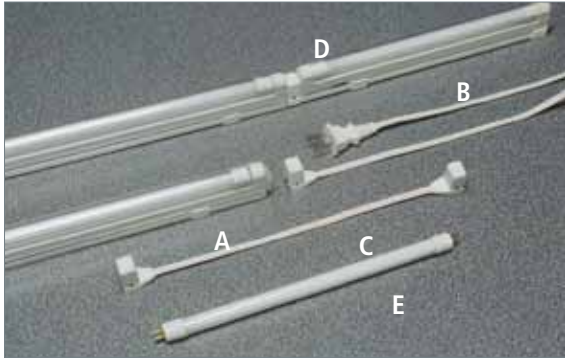

SlimLite T4

A Fluorescent So Compact, It Fits Even The Most Hard-To-Light Areas In Furniture, Displays Or Under Cabinets

The fixture is easy to install with a snap-in system. You can also combine several fixtures effortlessly. The modular connecting system makes it simple to create long, continuous lines of fluorescent lighting to fit any space. Its high light-output and an extremely low heat index make the SlimLite ideal for displays and cases.

More Light · Less Heat · Easier Installation · More Flexibility

Product-Features

- Built-in electronic ballast
- Energy efficient, only 7, 10 and 18 W
- Slender profile fits virtually any furniture, cabinet or display
- Attractive, easy to clean plexiglas cover protects bulb
- Instant starting, Tri Phosphor lamp is quiet and flicker-free
- Plug-in modular system permits easy connection for continuous lighting
- Extremely long bulb life, rated 10,000 hrs.
- Contemporary white housing
- Available in three different lengths: 10", 13", and 20"; width: $1\frac{1}{16}$ "; height: $1\frac{1}{4}$ "
- Available with T4 cool white or warm white bulb, CRI > 82
- Max. lamp watts in line 155
- End of lamp life circuitry to protect ballast (10 + 18 W)

All light fixtures including bulb and plexiglas cover

Accessories

	Description	Code No.
B	Power Cord	
	6' long	SPC/XL
	6' with roller switch	SPC/S/XL
Note: Power cords and connecting cables are also available with 90° or straight connectors and in various lengths		
C	Connecting Cables	
	6" long	SCC6/XL
	1' long	SCC12/XL
	2' long	SCC24/XL
	4' long	SCC48/XL
	6' long	SCC72/XL
	10' long	SCC120/XL
D	Direct Connector	SDC/XL
E	Replacement Bulb	
	7W Cool White	SFB7
	7W Warm White	SFB7WW
	10W Cool White	SFB10
	10W Warm White	SFB10WW
	18W Cool White	SFB18
	18W Warm White	SFB18WW
F	Hardwire Box	SHWC/XL
	with switch	SHWC/S/XL
G	ON/OFF Rocker Switch	SRS/XL