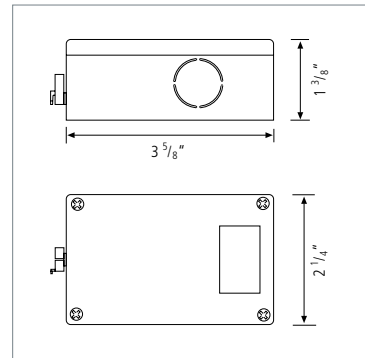

More Light · Less Heat · Easier Installation · More Flexibility

Product-Features

- Built-in electronic ballast
- Energy efficient, only 7, 10 and 18 W
- Slender profile fits virtually any furniture, cabinet or display
- Attractive, easy to clean plexiglas cover protects bulb
- Instant starting, Tri Phosphor lamp is quiet and flicker-free
- Plug-in modular system permits easy connection for continuous lighting
- Extremely long bulb life, rated 10,000 hrs.
- Contemporary white housing
- Available in three different lengths: 10", 13", and 20"; width: $1\frac{1}{16}$ "; height: $1\frac{1}{4}$ "
- Available with T4 cool white or warm white bulb, CRI > 82
- Max. lamp watts in line 155
- End of lamp life circuitry to protect ballast (10 + 18 W)

What you'll need to buy

SlimLite Fluorescent Light Fixture

	Description	Watt	Length	Light Temperature	Code No.
A	ES20	18	20"	Cool White (4100K)	ES20/P
				Warm White (3450K)	ES20WW/P
	ES13	10	13"	Cool White (4100K)	ES13/P
				Warm White (3450K)	ES13WW/P
	ES10	7	10"	Cool White (4100K)	ES10/P
				Warm White (3450K)	ES10WW/P

All light fixtures including bulb and plexiglas cover

Accessories

	Description	Code No.
B	Power Cord	
	6' long	SPC/XL
	6' with roller switch	SPC/S/XL
Note: Power cords and connecting cables are also available with 90° or straight connectors and in various lengths		
C	Connecting Cables	
	6" long	SCC6/XL
	1' long	SCC12/XL
	2' long	SCC24/XL
	4' long	SCC48/XL
	6' long	SCC72/XL
	10' long	SCC120/XL
D	Direct Connector	SDC/XL
E	Replacement Bulb	
	7W Cool White	SFB7
	7W Warm White	SFB7WW
	10W Cool White	SFB10
	10W Warm White	SFB10WW
	18W Cool White	SFB18
	18W Warm White	SFB18WW
F	Hardwire Box	SHWC/XL
	with switch	SHWC/S/XL
G	ON/OFF Rocker Switch	SRS/XL