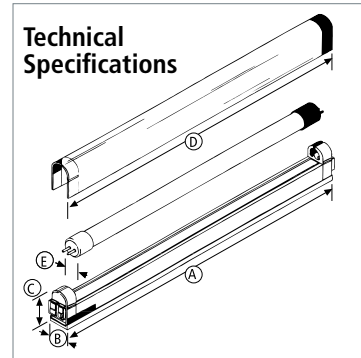

SlimLite XL T5

For longer runs our new SlimLite XL is the solution. The XL offers all the benefits of SlimLite: It's cooler, brighter, more compact. And now it's available in 1', 2', 3', 4' and 5' lengths. This enables continuous rows of light of up to 50 linear feet which makes the XL the perfect lighting system for gondolas, store fixtures and long runs of shelves. SlimLite XL features standard T-5 lamps which are available in a variety of light colors. Its optional plexiglas cover makes it the preferred light fixture for food applications.

Product-Features

- Built-in electronic ballast
- Energy efficient, only 8, 14, 21, 28 and 35 W
- Uses standard T-5 lamps, CRI > 82 (to be ordered separately)
- Plug-in modular system permits easy connection for continuous lighting
- Extremely long bulb life, rated 20,000 hrs.
- Available in five different lengths:
1' (12 ⁷/₈"), 2' (23 ¹/₈"), 3' (34 ⁷/₈"),
4' (46 ³/₄") and 5' (58 ⁷/₁₆") width: 29 ¹/₃₂" , height: 1 ⁷/₁₆"
- Optional plexiglass cover available (to be ordered separately)
- Contemporary white housing
- End of lamp life circuitry to protect ballast

What you'll need to buy

SlimLite XL Fluorescent Light Fixture

| Description | Watt | Length | Code No. |
|-------------|------|-----------------------------------|----------|
| ES12 | 8 | 12 ⁷ / ₈ " | ES12 |
| ES22 | 14 | 23 ¹ / ₈ " | ES22 |
| ES34 | 21 | 34 ⁷ / ₈ " | ES34 |
| ES46 | 28 | 46 ³ / ₄ " | ES46 |
| ES59 | 35 | 58 ⁷ / ₁₆ " | ES59 |