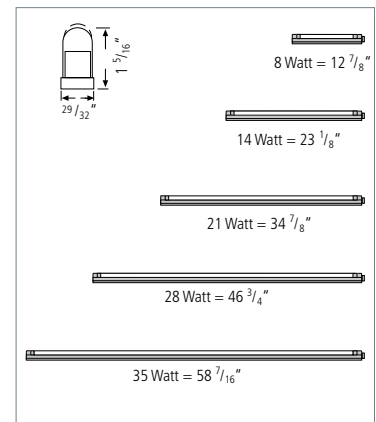

Product-Features

- Built-in electronic ballast
- Energy efficient, only 8, 14, 21, 28 and 35 W
- Uses standard T-5 lamps, CRI > 82 (to be ordered separately)
- Plug-in modular system permits easy connection for continuous lighting
- Extremely long bulb life, rated 20,000 hrs.
- Available in five different lengths:
1' (12 ⁷/₈"), 2' (23 ¹/₈"), 3' (34 ⁷/₈"),
4' (46 ³/₄") and 5' (58 ⁷/₁₆") width: 29 ¹/₃₂" , height: 1 ⁷/₁₆"
- Optional plexiglass cover available (to be ordered separately)
- Contemporary white housing
- End of lamp life circuitry to protect ballast

| | ES12 | ES22 | ES34 | ES46 | ES59 |
|----------------------------------|------------------------------------|------------------------------------|------------------------------------|------------------------------------|------------------------------------|
| (A) fixture length | 12 ⁷ / ₈ " | 23 ¹ / ₈ " | 34 ⁷ / ₈ " | 46 ³ / ₄ " | 58 ⁷ / ₁₆ " |
| (B) fixture width | 29 ¹ / ₃₂ " | 29 ¹ / ₃₂ " | 29 ¹ / ₃₂ " | 29 ¹ / ₃₂ " | 29 ¹ / ₃₂ " |
| (C) fixture height with diffuser | 1 ⁵ / ₁₆ " | 1 ⁵ / ₁₆ " | 1 ⁵ / ₁₆ " | 1 ⁵ / ₁₆ " | 1 ⁵ / ₁₆ " |
| (D) tube length | 11 ¹ / ₄ " | 21 ¹ / ₂ " | 33 ¹ / ₄ " | 45 ¹ / ₈ " | 57" |
| (E) tube diameter | T5 (⁵ / ₈ " | T5 (⁵ / ₈ " | T5 (⁵ / ₈ " | T5 (⁵ / ₈ " | T5 (⁵ / ₈ " |
| watts | 8 | 14 | 21 | 28 | 35 |
| lumens | 400 | 1350 | 2100 | 2900 | 3650 |
| current | 136 mA | 136 mA | 198 mA | 253 mA | 315 mA |
| in-rush current | less than 5 AMP | | | | |
| CRI | > 82 | > 82 | > 82 | > 82 | > 82 |
| voltage | AC 120 | AC 120 | AC 120 | AC 120 | AC 120 |
| frequency | 60 Hz | 60 Hz | 60 Hz | 60 Hz | 60 Hz |
| maximum watts in line | 585 Watts | 585 Watts | 585 Watts | 585 Watts | 585 Watts |