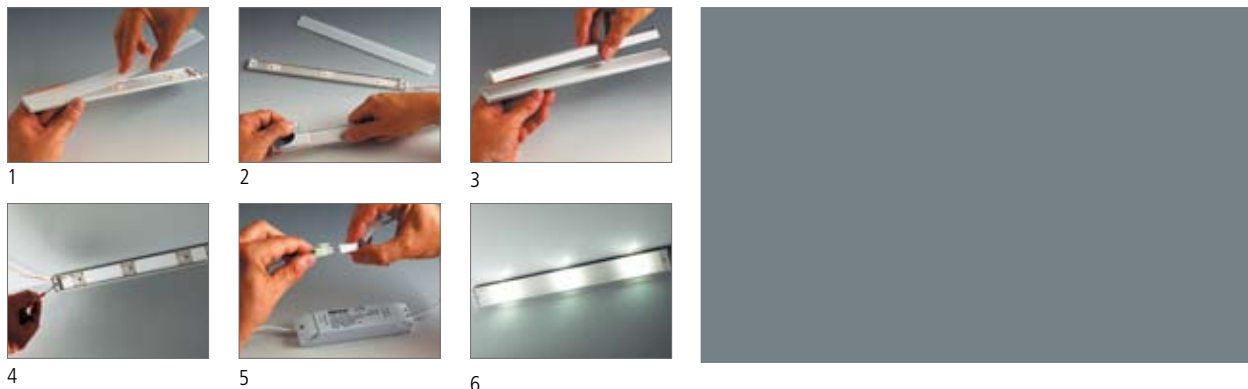

Easy Installation

What you'll need to buy

Light Fixtures

Strip-LED

Warm White

Length	Code No.
11 $\frac{7}{8}$"	LEDSTRIPWW/1
23 $\frac{5}{8}$"	LEDSTRIPWW/2
35 $\frac{7}{16}$"	LEDSTRIPWW/3

Cool White

Length	Code No.
11 $\frac{7}{8}$"	LEDSTRIP/1
23 $\frac{5}{8}$"	LEDSTRIP/2
35 $\frac{7}{16}$"	LEDSTRIP/3

LED Power Supply (for specs refer to pages 38 – 39)

Description	Code No.
Constant Current Driver 9 Watt	PSLED/A
Constant Current Driver 18 Watt	PSLED/18
Dimmable Constant Current Driver 18 Watt	PSLED/DIM
LED Dimmer Controller	DIMCONTROL

Optional Accessories

Corner Extrusion	Code No.
11 $\frac{7}{8}$"	LEDSTRIPEXT/1
23 $\frac{5}{8}$"	LEDSTRIPEXT/2
35 $\frac{7}{16}$"	LEDSTRIPEXT/3