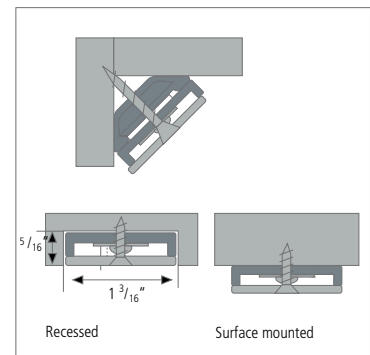

Strip-LED

Linear LED Lighting With Optional Corner Extrusion

Hera's new Strip-LED is perfect for installation in showcases, displays or furniture. The Strip-LED comes in three different sizes (1', 2', 3') and can be recessed or surface mounted. The optional corner extrusion makes this the perfect lighting solution for showcases. Virtually no heat emission, no ultraviolet radiation, low energy consumption, a high and even light output and a long useable LED lifetime (50,000 hrs.) are some of the main benefits of Strip-LED.

Product-Features

- Anodized aluminum housing with plexiglas cover
- Extremely small dimensions: width: 1 1/8", height: 1/4"
- Available in three different sizes: 11 7/8" (3 x 1 W LED), 23 5/8" (6 x 1 W LED), 35 7/16" (9 x 1 W LED)
- Ready to connect to 350 mA constant current power supply, 69" connecting cable with plug-in connector attached
- High, even light output
- Optional aluminum corner extrusion available
- Available with cool white or warm white LEDs
- Additional LED connecting cables are available in 36" and 72"