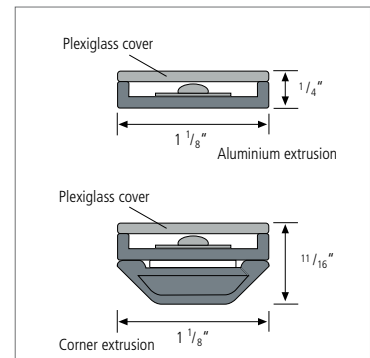

Strip-LED

Linear LED Lighting With Optional Corner Extrusion

Hera's new Strip-LED is perfect for installation in showcases, displays or furniture. The Strip-LED comes in three different sizes (1', 2', 3') and can be recessed or surface mounted. The optional corner extrusion makes this the perfect lighting solution for showcases. Virtually no heat emission, no ultraviolet radiation, low energy consumption, a high and even light output and a long useable LED lifetime (50,000 hrs.) are some of the main benefits of Strip-LED.

Product-Features

- Anodized aluminum housing with plexiglas cover
- Extremely small dimensions: width: 1 1/8", height: 1/4"
- Available in three different sizes: 11 7/8" (3 x 1 W LED), 23 5/8" (6 x 1 W LED), 35 7/16" (9 x 1 W LED)
- Ready to connect to 350 mA constant current power supply, 69" connecting cable with plug-in connector attached
- High, even light output
- Optional aluminum corner extrusion available
- Available with cool white or warm white LEDs
- Additional LED connecting cables are available in 36" and 72"