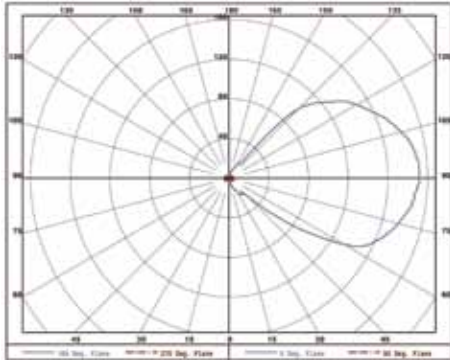

Tower-LED

High Output Display Case LED Lighting With 3 W Diodes

Hera's new Tower-LED is the ideal lighting solution for display cases. Featuring the latest generation 3 W high output LED diodes, Tower-LED provides an extremely high and even light output. The light fixture swivels 125° and is particularly suitable for installation in jewelry cases, bringing out the sparkle in your diamonds.

Product-Features

- High quality, brushed aluminum and plexiglas housing
- 3 x 3 W high power LEDs
- Available with cool white or warm white LEDs
- Height: 8 1/2", diameter: 1 1/4"
- Swivels 125°
- Very easy installation
- Attached 79" connecting cable with plug-in connector
- Comes complete with constant current DC converter