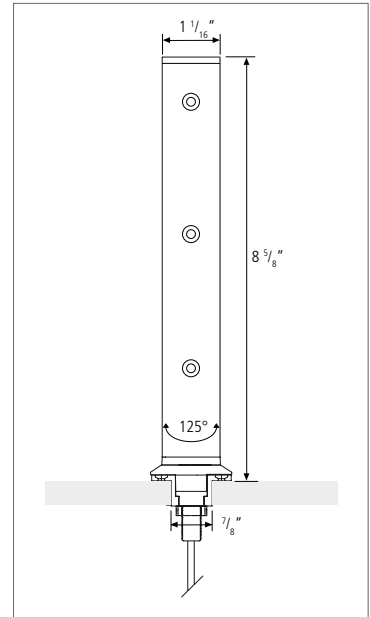

### Product-Features

- High quality, brushed aluminum and plexiglas housing
- 3 x 3 W high power LEDs
- Available with cool white or warm white LEDs
- Height: 8 1/2", diameter: 1 1/4"
- Swivels 125°
- Very easy installation
- Attached 79" connecting cable with plug-in connector
- Comes complete with constant current DC converter