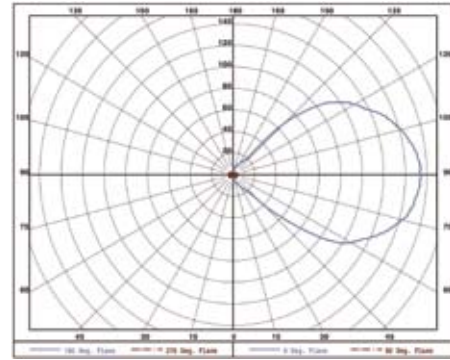

Tower-LED cool white

What you'll need to buy

Light Fixtures

Tower-LED

Warm White

Finish	Code No.
Brushed Aluminum	TOWER-LED/MW

Cool White

Finish	Code No.
Brushed Aluminum	TOWER-LED/CW

LED Power Supply

Each Tower-LED comes complete with its own constant current driver