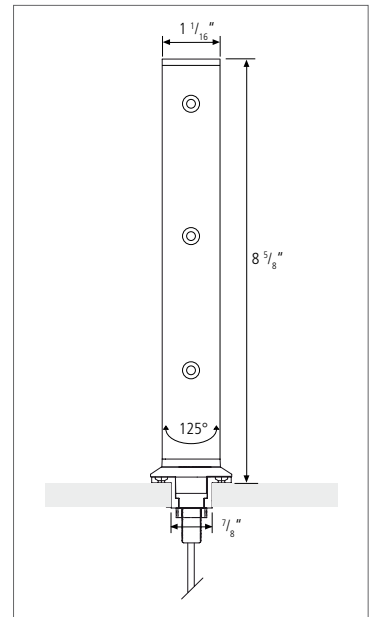

Tower-LED

High Output Display Case LED Lighting With 3 W Diodes

Hera's new Tower-LED is the ideal lighting solution for display cases. Featuring the latest generation 3 W high output LED diodes, Tower-LED provides an extremely high and even light output. The light fixture swivels 125° and is particularly suitable for installation in jewelry cases, bringing out the sparkle in your diamonds.

Product-Features

- High quality, brushed aluminum and plexiglas housing
- 3 x 3 W high power LEDs
- Available with cool white or warm white LEDs
- Height: 8 1/2", diameter: 1 1/4"
- Swivels 125°
- Very easy installation
- Attached 79" connecting cable with plug-in connector
- Comes complete with constant current DC converter