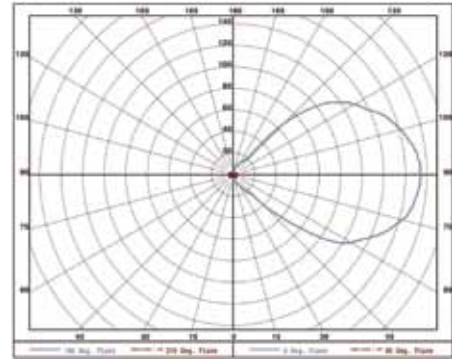

Tower-LED cool white

What you'll need to buy

Light Fixtures

Tower-LED

Warm White

Finish	Code No.
Brushed Aluminum	TOWER-LED/MW

Cool White

Finish	Code No.
Brushed Aluminum	TOWER-LED/CW

LED Power Supply

Each Tower-LED comes complete with its own constant current driver