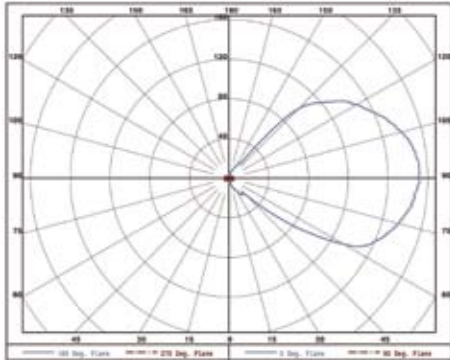

### Product-Features

- High quality, brushed aluminum and plexiglas housing
- 3 x 3 W high power LEDs
- Available with cool white or warm white LEDs
- Height: 8 1/2", diameter: 1 1/4"
- Swivels 125°
- Very easy installation
- Attached 79" connecting cable with plug-in connector
- Comes complete with constant current DC converter