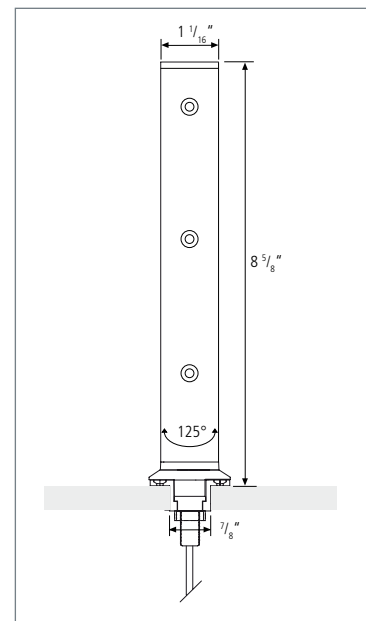

Tower-LED

NEW

High Output Display Case LED Lighting With 3 W Diodes

Hera's new Tower-LED is the ideal lighting solution for display cases. Featuring the latest generation 3 W high output LED diodes, Tower-LED provides an extremely high and even light output. The light fixture swivels 125° and is particularly suitable for installation jewelry cases, bringing out the sparkle in your diamonds.

Product-Features

- High quality, brushed aluminum and plexiglass housing
- 3 x 3 W high power LEDs
- Available with cool white (5,500 K) or warm white (3,200 K) LEDs
- Height: 8 1/2", diameter: 1 1/4"
- Swivels 125°
- Very easy installation
- Attached 79" connecting cable with plug-in connector
- Comes complete with constant current DC converter