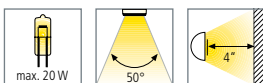

Product-Features

TR20

4,000 hrs. Osram bulb included

- High quality triangle housing available in brushed stainless steel, copper and white
- Extremely easy installation with only one screw
- Convenient integration into Hera halogen systems
- Integrated halogen spot KB12 V/20 W, available in: stainless steel, copper and white
- Attached 72" connecting cable
- Can be used with 10,000 hrs. Xenon bi-pin bulb (special order)
- To be used with Hera electronic transformers