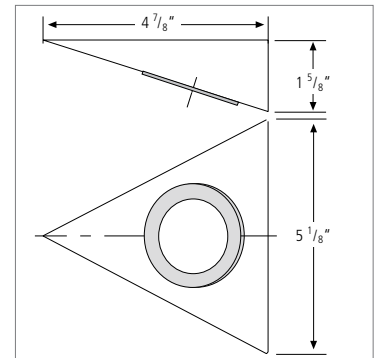

Product-Features

TR20

4,000 hrs. Osram bulb included

- High quality triangle housing available in brushed stainless steel, copper and white
- Extremely easy installation with only one screw
- Convenient integration into Hera halogen systems
- Integrated halogen spot KB12 V/20 W, available in: stainless steel, copper and white
- Attached 72" connecting cable
- Can be used with 10,000 hrs. Xenon bi-pin bulb (special order)
- To be used with Hera electronic transformers