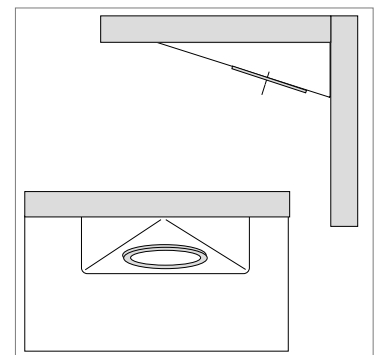

TriTech

Light Years Ahead In Form And Function

Elegant stainless steel housing. Ready to connect with the convenient Hera plug-in system. The stylish new TriTech goes under cabinets and over entertainment areas, enriching your beautiful design.

Product-Features

TR20

4,000 hrs. Osram bulb included

- High quality triangle housing available in brushed stainless steel, copper and white
- Extremely easy installation with only one screw
- Convenient integration into Hera halogen systems
- Integrated halogen spot KB12 V/20 W, available in: stainless steel, copper and white
- Attached 72" connecting cable
- Can be used with 10,000 hrs. Xenon bi-pin bulb (special order)
- To be used with Hera electronic transformers