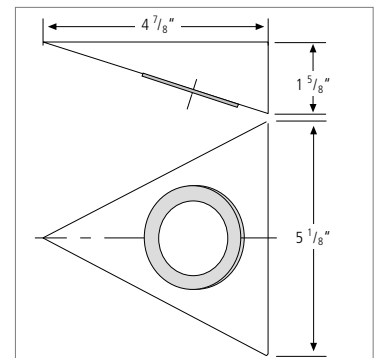

Product-Features

TR20

4,000 hrs. Osram bulb included

- High quality triangle housing available in brushed stainless steel, copper and white
- Extremely easy installation with only one screw
- Convenient integration into Hera halogen systems
- Integrated halogen spot KB12 V/20 W, available in: stainless steel, copper and white
- Attached 72" connecting cable
- Can be used with 10,000 hrs. Xenon bi-pin bulb (special order)
- To be used with Hera electronic transformers