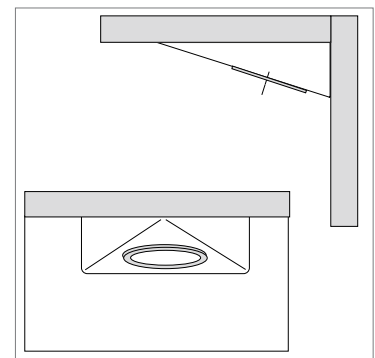

TriTech

Light Years Ahead In Form And Function

Elegant stainless steel housing. Ready to connect with the convenient Hera plug-in system. The stylish new TriTech goes under cabinets and over entertainment areas, enriching your beautiful design.

Product-Features

TR20

4,000 hrs. Osram bulb included

- High quality triangle housing available in brushed stainless steel, copper and white
- Extremely easy installation with only one screw
- Convenient integration into Hera halogen systems
- Integrated halogen spot KB12 V/20 W, available in: stainless steel, copper and white
- Attached 72" connecting cable
- Can be used with 10,000 hrs. Xenon bi-pin bulb (special order)
- To be used with Hera electronic transformers