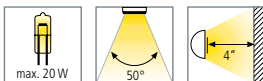

Product-Features

TR20

4,000 hrs. Osram bulb included

- High quality triangle housing available in brushed stainless steel, copper and white
- Extremely easy installation with only one screw
- Convenient integration into Hera halogen systems
- Integrated halogen spot KB12 V/20 W, available in: stainless steel, copper and white
- Attached 72" connecting cable
- Can be used with 10,000 hrs. Xenon bi-pin bulb (special order)
- To be used with Hera electronic transformers