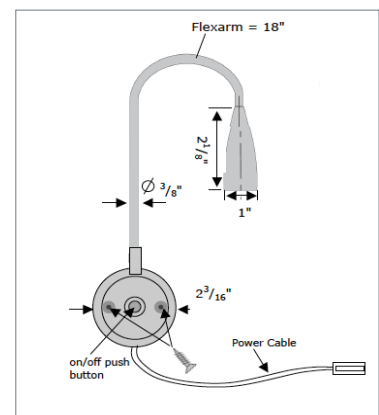

Edenroc-LED

Value Engineered Flexarm LED Spotlight

Ideal for display applications or as a reading light in headboards. The flexible arm allows an exact direction of the light. The 1 W high-power LED provides a good light output without any heat or UV radiation, allowing you to directly illuminate even the most sensitive products.

Product-Features

FLEXVE-LED Edenroc

- Energy efficient using 1 W high power LED
- 18" long Flexarm
- Stainless Steel finish
- Available in 3000 K and 5000 K
- Efficacy: 60-80 lm/W
- Good CRI > 75
- Mounting plate comes with on/off switch
- 350 mA LED Driver with 60" connecting cable included.
- **New dimensions** for driver:
25mm deep, 48mm long, 38mm wide