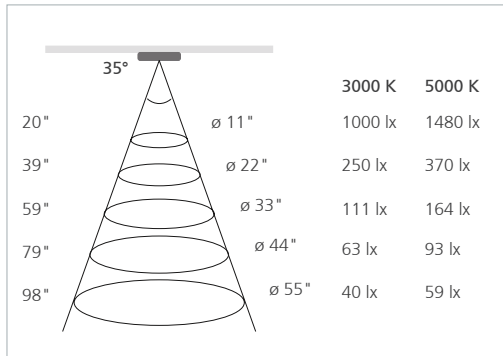

Eye-LED

Miniature LED Spotlight

The Eye-LED is the perfect lighting solution for all applications where minimal installation dimensions are essential. It fits into a 1" diameter x 1/2" depth installation opening.

Product-Features

- Energy efficient using only 1 W
- Extremely small dimensions: recess depth 1/2", recess diameter 1"
- Efficacy: 69-105 lm/W
- Warm White CRI > 90, Cool White CRI >80
- Stocked in 3000 K and 5000 K
- Available from 2700 K to 6500 K by special order
- Stainless Steel or Brushed Aluminum finish
- Approved for use in closet applications
- 51" connecting cable with plug-in connector attached
- Additional LED connecting cables are available in 36" and 72"
- To be used with 350 mA Constant Current Driver
- Dimmable with available accessories