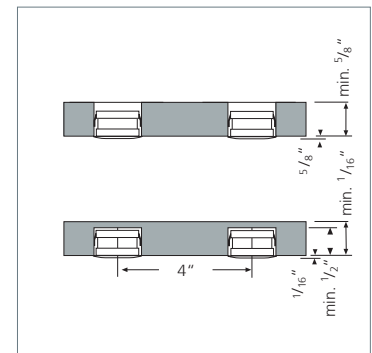

Eye-LED

Miniature LED Spotlight

The Eye-LED is the perfect lighting solution for all applications where minimal installation dimensions are essential. It fits into a 1" diameter x 1/2" depth installation opening.

Product-Features

- Energy efficient using only 1 W
- Extremely small dimensions: recess depth 1/2", recess diameter 1"
- Efficacy: 69-105 lm/W
- Warm White CRI > 90, Cool White CRI >80
- Stocked in 3000 K and 5000 K
- Available from 2700 K to 6500 K by special order
- Stainless Steel or Brushed Aluminum finish
- Approved for use in closet applications
- 51" connecting cable with plug-in connector attached
- Additional LED connecting cables are available in 36" and 72"
- To be used with 350 mA Constant Current Driver
- Dimmable with available accessories