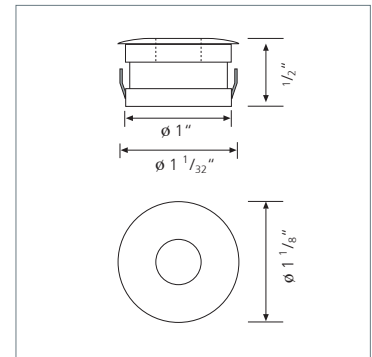

Eye-LED

Miniature LED Spotlight

The Eye-LED is the perfect lighting solution for all applications where minimal installation dimensions are essential. It fits into a 1" diameter x 1/2" depth installation opening.

Product-Features

- Energy efficient using only 1 W
- Extremely small dimensions: recess depth 1/2", recess diameter 1"
- Efficacy: 69-105 lm/W
- Warm White CRI > 90, Cool White CRI >80
- Stocked in 3000 K and 5000 K
- Available from 2700 K to 6500 K by special order
- Stainless Steel or Brushed Aluminum finish
- Approved for use in closet applications
- 51" connecting cable with plug-in connector attached
- Additional LED connecting cables are available in 36" and 72"
- To be used with 350 mA Constant Current Driver
- Dimmable with available accessories