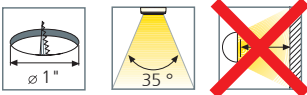

Eye-LED

Miniature LED Spotlight

The Eye-LED is the perfect lighting solution for all applications where minimal installation dimensions are essential. It fits into a 1" diameter x 1/2" depth installation opening.

Product-Features

- Energy efficient using only 1 W
- Extremely small dimensions: recess depth 1/2", recess diameter 1"
- Efficacy: 69-105 lm/W
- Warm White CRI > 90, Cool White CRI >80
- Stocked in 3000 K and 5000 K
- Available from 2700 K to 6500 K by special order
- Stainless Steel or Brushed Aluminum finish
- Approved for use in closet applications
- 51" connecting cable with plug-in connector attached
- Additional LED connecting cables are available in 36" and 72"
- To be used with 350 mA Constant Current Driver
- Dimmable with available accessories