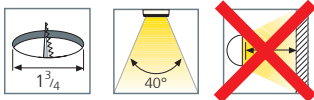

SR45-LED

Recessed Swivel LED Spotlight with High Light Output

The SR45-LED is an ultra compact spotlight which delivers very high light output. It also features a 20° swivel and tilt to either side allowing for optimal lighting in a display case.

Product-Features

- Energy efficient using only 5.3 W
- Stocked in 3000 K and 4000 K
- Available from 2700 K to 6500 K by special order
- Stainless Steel or White finish
- 50,000 hours usable life
- Efficacy: 91 lm/W
- Excellent CRI > 90
- 20° swivel and tilt to either side
- Attached 79" connecting cable with plug-in connector
- Approved for use in closet applications
- To be used with 350 mA Constant Current Driver
- Dimmable with optional accessories

Panel Thickness (Y)	Mounting Depth (X)
Up to 5/8"	1 1/4"
11/16" to 3/4"	1 3/8"
13/16" to 1 7/8"	1 5/8"
15/16" to 1 3/16"	1 13/16"