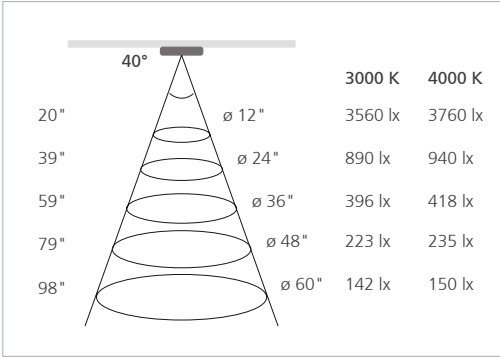

## Recessed Swivel LED Spotlight with High Light Output

The SR45-LED is an ultra compact spotlight which delivers very high light output. It also features a 20° swivel and tilt to either side allowing for optimal lighting in a display case.

### Product-Features

- Energy efficient using only 5.3 W
- Stocked in 3000 K and 4000 K
- Available from 2700 K to 6500 K by special order
- Stainless Steel or White finish
- 50,000 hours usable life
- Efficacy: 91 lm/W
- Excellent CRI > 90
- 20° swivel and tilt to either side
- Attached 79" connecting cable with plug-in connector
- Approved for use in closet applications
- To be used with 350 mA Constant Current Driver
- Dimmable with optional accessories

Panel Thickness (Y)	Mounting Depth (X)
Up to 5/8"	1 1/4"
11/16" to 3/4"	1 3/8"
13/16" to 1 7/8"	1 5/8"
15/16" to 1 3/16"	1 13/16"