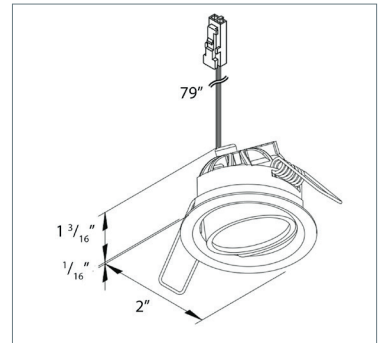

## Recessed Swivel LED Spotlight with High Light Output

The SR45-LED is an ultra compact spotlight which delivers very high light output. It also features a 20° swivel and tilt to either side allowing for optimal lighting in a display case.

Panel Thickness (Y)	Mounting Depth (X)
Up to 5/8"	1 1/4"
11/16" to 3/4"	1 3/8"
13/16" to 1 7/8"	1 5/8"
15/16" to 1 3/16"	1 13/16"