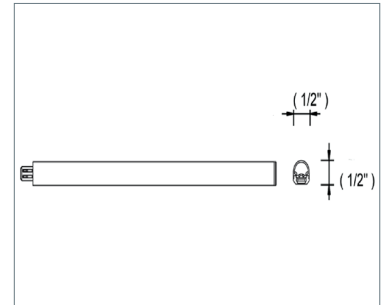

Stick3-LED

Miniature Linear LED Light with Smooth, Even Light Output

This latest addition to the Stick series offers recessed or surface-mounted options for furniture, displays, showcases and cabinets. The Stick3-LED has a frosted lens to produce a smooth output similar to a fluorescent with no LED hotspots and much smaller dimensions. This linear LED lighting fixture has a large beam angle and very high light output.

Product-Features

- Linear LED with frosted lens
- Extremely small dimensions: width 1/2", height 1/2"
- Light fixture can be recessed (flush with board) or surface mounted
- Available in five sizes:
8" (2.5 W), 12" (4 W), 24" (7.5 W), 34" (11.5 W) and 46" (15 W)
- Stocked in 3000 K and 4000 K
- Available from 2700 K to 6500 K by special order
- 50,000 hours usable life
- Excellent CRI > 93
- Efficacy ≥ 94 lm/W
- Extremely high, even light output
- To be used with 24 Vdc Constant Voltage Driver
- Magnetic mounting clips available
- 45 degree mounting clips available

Model	Length	Max Linkable
Stick3-LED 8"	7 7/8"	17
Stick3-LED 12"	11 13/16"	11
Stick3-LED 24"	22 7/16"	6
Stick3-LED 34"	34 1/4"	4
Stick3-LED 46"	44 7/8"	3

What you'll need to buy

Light Fixtures

Length	Lumens	Code No. 3000 K	Code No. 4000 K
8"	240	STICK3/8/WW	STICK3/8/CW
12"	360	STICK3/12/WW	STICK3/12/CW
24"	640	STICK3/24/WW	STICK3/24/CW
34"	1100	STICK3/34/WW	STICK3/34/CW
46"	1400	STICK3/46/WW	STICK3/46/CW