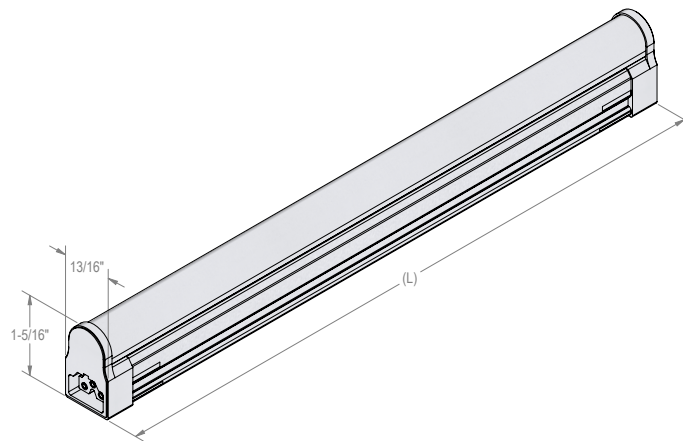

## Product Features

- Available sizes:
  - 1' (6 W)
  - 2' (11 W)
  - 3' (16 W)
  - 4' (20.5 W)
  - 5' (26 W)
- Available color temperatures:
  - 3500 K
  - 4000 K
  - Additional color temperatures (special order)
- 120 Vac LED with integrated electronic driver
- DLC 5.1 QPL Listed for 3500 K
- Interconnect up to 360 W in one run
- Line Voltage Dimmable with compatible LED wall dimmer
- Finish: White housing with frosted lens
- Fixtures interconnect directly or with connecting cables
- Optional hardwire box available
- Magnetic mounting clips are available
- 277 V option available by special order
- 50,000 hours usable life
- Good CRI >80
- Efficacy >119-166 lm/W

Available Options

Necessary Accessories on Page 14

MODEL	LENGTH	POWER	LIGHT OUTPUT	EFFICACY	CRI	MAX CONNECTED	PART NO. (3500 K)	PART NO. (4000 K)
ELite-LED HO 1'	11"	6 W	715 Lm	119 lm/W	>80	83 pcs	EL/LED/12/3500/277/HO	EL/LED/12/4000/277/HO
ELite-LED HO 2'	21 3/16"	11 W	1433 Lm	130 lm/W	>80	45 pcs	EL/LED/22/3500/277/HO	EL/LED/22/4000/277/HO
ELite-LED HO 3'	33"	16 W	2150 Lm	134 lm/W	>80	31 pcs	EL/LED/34/3500/277/HO	EL/LED/34/4000/277/HO
ELite-LED HO 4'	44 13/16"	20.5 W	2850 Lm	139 lm/W	>80	24 pcs	EL/LED/46/3500/277/HO	EL/LED/46/4000/277/HO
ELite-LED HO 5'	56 5/8"	26 W	3550 Lm	137 lm/W	>80	19 pcs	EL/LED/59/3500/277/HO	EL/LED/59/4000/277/HO
ELite-LED HO 4'	44 13/16"	20.7	3430 Lm	166 lm/W	>82	19 pcs	EL/LED/46/3500/120/HO	DLC 5.1 (NEW for 2024)

Dimensions