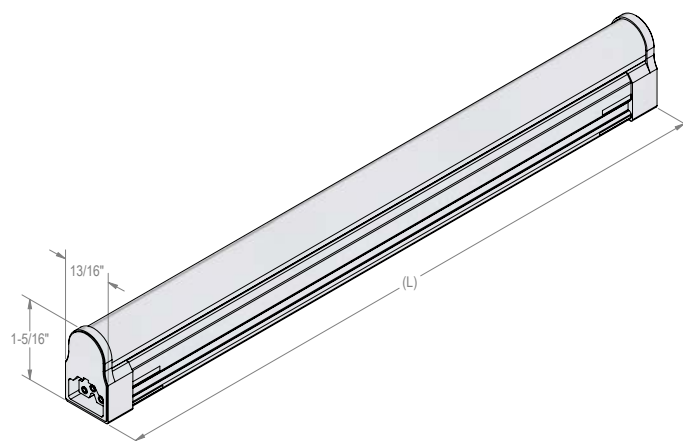

Dimensions