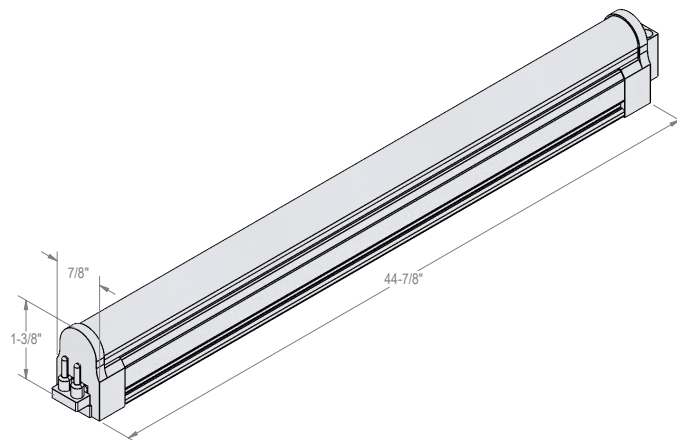

Product Features

- Available sizes:
 - 1' (6 W)
 - 2' (11 W)
 - 3' (16 W)
 - 4' (20.5 W)
 - 5' (26 W)
- Available color temperatures:
 - 3000 K
 - 4000 K
 - Additional color temperatures (special order)
- 120 Vac LED with integrated electronic driver
- Finish: White housing with frosted lens
- Fixtures can interconnect with direct connectors or accessory cables
- Interconnect up to 500 W in a single run
- Optional hardwire box available
- Magnetic mounting clips are available
- 50,000 hours usable life
- Good CRI >80
- Efficacy: 119-137 lm/W

Available Options

Necessary Accessories on Page 15

MODEL	LENGTH	POWER	LIGHT OUTPUT	EFFICACY	CRI	MAX CONNECTED	PART NO. (3000 K)	PART NO. (4000 K)
ELite-LED XL HO 1'	11"	6 W	715 Lm	119 lm/W	>80	83 pcs	EL/LED/12/3000/XL/HO	EL/LED/12/4000/XL/HO
ELite-LED XL HO 2'	21 ³ / ₁₆ "	11 W	1433 Lm	130 lm/W	>80	45 pcs	EL/LED/22/3000/XL/HO	EL/LED/22/4000/XL/HO
ELite-LED XL HO 3'	33"	16 W	2150 Lm	134 lm/W	>80	31 pcs	EL/LED/34/3000/XL/HO	EL/LED/34/4000/XL/HO
ELite-LED XL HO 4'	44 ⁷ / ₈ "	20.5 W	2850 Lm	139 lm/W	>80	24 pcs	EL/LED/46/3000/XL/HO	EL/LED/46/4000/XL/HO
ELite-LED XL HO 5'	56 ⁵ / ₈ "	26 W	3550 Lm	137 lm/W	>80	19 pcs	EL/LED/59/3000/XL/HO	EL/LED/59/4000/XL/HO

Dimensions

Line Voltage Accessories

ELite-LED XL / ELite-LED XL HO

Power Cords

FINISH	LENGTH	PART NO.
White	6"	SPC6/XL
White	12"	SCP12/XL
White	24"	SPC24/XL
White	72"	SPC/XL/R
White	120"	SPC/120/XL/R
White	144"	SPC/144/XL/R
White	240"	SPC/240/XL/R
White, Straight connector	24"	SPC24/STC
White, Straight connector	48"	SPC48/STC
White, Straight connector	72"	SPC72/STC
White, Straight connector	144"	SPC144/STC
White, with switch	72"	SPC/S/XL/R