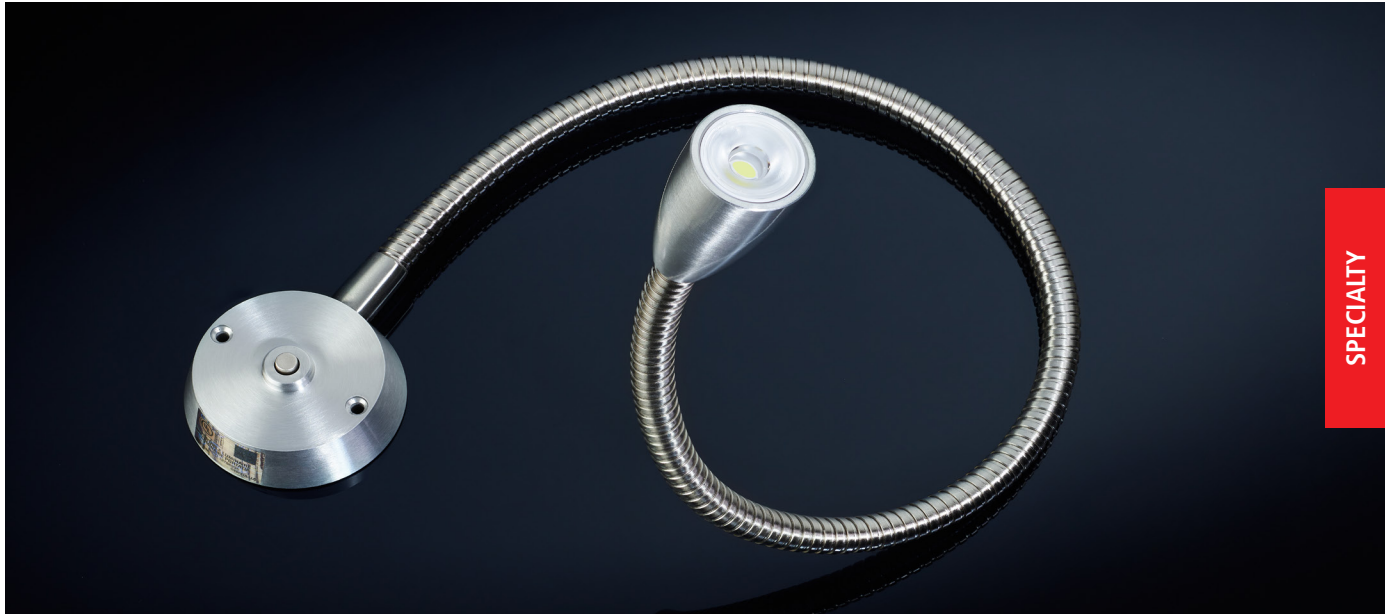

EdenrocVE-LED

SPECIALTY

Product Description

Value Engineered Flexarm LED Spotlight

Ideal for display applications or as a reading light in headboards. The flexible arm allows you to direct light where it's needed. A directional, high-powered LED provides a good light output without any heat or UV radiation, allowing you to directly illuminate even the most sensitive products.

Product Features

- Available options:
 - 3000 K
 - 5000 K
- Energy-efficient using 1.2 W high power LED
- 18" long Flexarm
- Stainless Steel finish
- The mounting plate comes with an on/off switch
- 350 mA LED Driver with 60" connecting cable included
- Efficacy: 83 lm/W
- Good CRI >75

Product Details

Available Options

MODEL	SIZE	POWER	LIGHT OUTPUT	EFFICACY	CRI	FINISH	Part No. (3000 K)	Part No. (5000 K)
EdenrocVE-LED	18"	1.2 W	85/103 Lm	83/85 lm/W	>75	Stainless Steel	EDENROC/WWVVE	EDENROC/CWVVE/HI