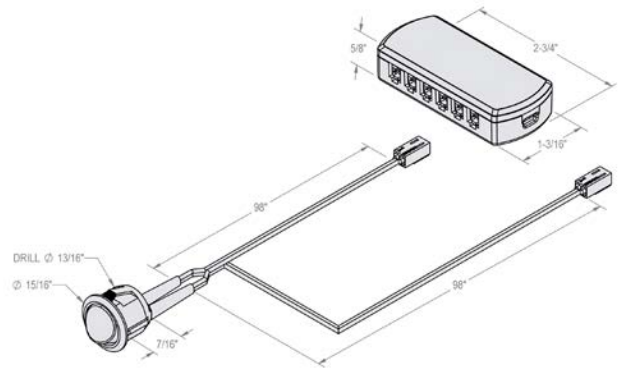

LED Rocker Switch

Part No. PS24V/SWITCH

Product Details

Product Description

Line Voltage Switch

Product Features

- On/Off Mechanical Rocker Switch
- For use with XL connection system
- Can control up to 500 W interconnected lights