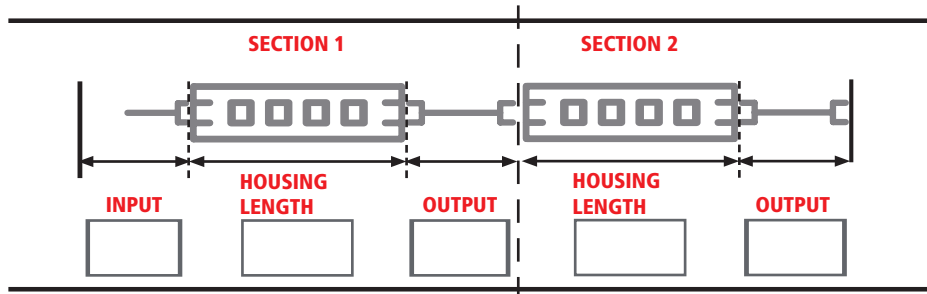

CStick-LED Configurator

ORDER TYPE

APPROVED BY

RUSH ☐

PART NO.

ORDER CREATED ON

Q NO.

QTY.

ARRIVAL AT HERA

S:1 LED OPTIONS

LED TYPE	
KELVIN	
EXTRUSION	
LENS	
MOUNTING	

S:2 CUSTOMIZE LED

INPUT IN INCHES ONLY	CHOOSE POWERCORD LENGTH	CHOOSE HOUSING LENGTH	CHOOSE CONNECTING CABLE LENGTH
SECTION 1			
SECTION 2			

S:3 VISUALIZER

NOTES

FILE NAME