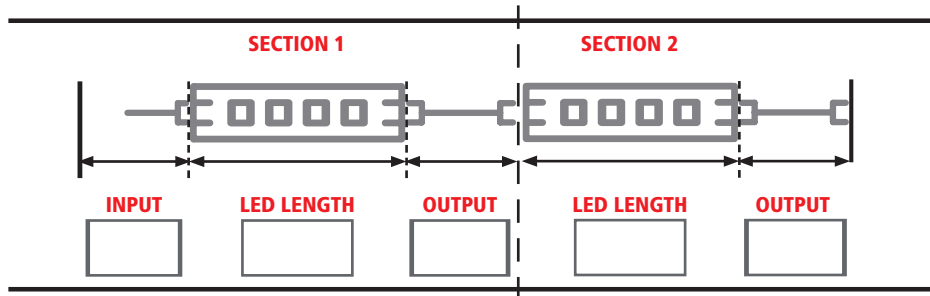

CStick-LED Configurator

ORDER TYPE

APPROVED BY

RUSH ☐

PART NO.

ORDER CREATED ON

Q NO.

QTY.

ARRIVAL AT HERA

S:1 LED OPTIONS

LED TYPE	
KELVIN	
EXTRUSION	
LENS	
MOUNTING	

S:2 CUSTOMIZE LED

INPUT IN INCHES ONLY	CHOOSE POWERCORD LENGTH	CHOOSE LED LENGTH	CHOOSE CONNECTING CABLE LENGTH
SECTION 1			
SECTION 2			

S:3 VISUALIZER

NOTES

FILE NAME