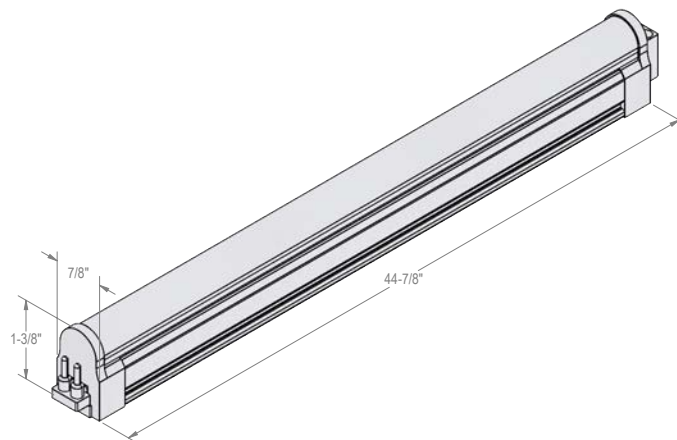

## Product Features

- Available sizes:
  - 1' (6 W)
  - 2' (11 W)
  - 3' (16 W)
  - 4' (20.5 W)
  - 5' (26 W)
- Available color temperatures:
  - 3000 K
  - 4000 K
  - Additional color temperatures (special order)
- 120 Vac LED with integrated electronic driver
- Finish: White housing with frosted lens
- Fixtures can interconnect with direct connectors or accessory cables
- Interconnect up to 500 W in a single run
- Optional hardwire box available
- Magnetic mounting clips are available
- 50,000 hours usable life
- Good CRI >80
- Efficacy: 119-137 lm/W

Available Options

Necessary Accessories on Page 15

MODEL	LENGTH	POWER	LIGHT OUTPUT	EFFICACY	CRI	MAX CONNECTED	PART NO. (3000 K)	PART NO. (4000 K)
ELite-LED XL HO 1'	11"	6 W	715 Lm	119 lm/W	>80	83 pcs	EL/LED/12/3000/XL/HO	EL/LED/12/4000/XL/HO
ELite-LED XL HO 2'	21 <sup>3/16"</sup>	11 W	1433 Lm	130 lm/W	>80	45 pcs	EL/LED/22/3000/XL/HO	EL/LED/22/4000/XL/HO
ELite-LED XL HO 3'	33"	16 W	2150 Lm	134 lm/W	>80	31 pcs	EL/LED/34/3000/XL/HO	EL/LED/34/4000/XL/HO
ELite-LED XL HO 4'	44 <sup>7/8"</sup>	20.5 W	2850 Lm	139 lm/W	>80	24 pcs	EL/LED/46/3000/XL/HO	EL/LED/46/4000/XL/HO
ELite-LED XL HO 5'	56 <sup>5/8"</sup>	26 W	3550 Lm	137 lm/W	>80	19 pcs	EL/LED/59/3000/XL/HO	EL/LED/59/4000/XL/HO

Dimensions