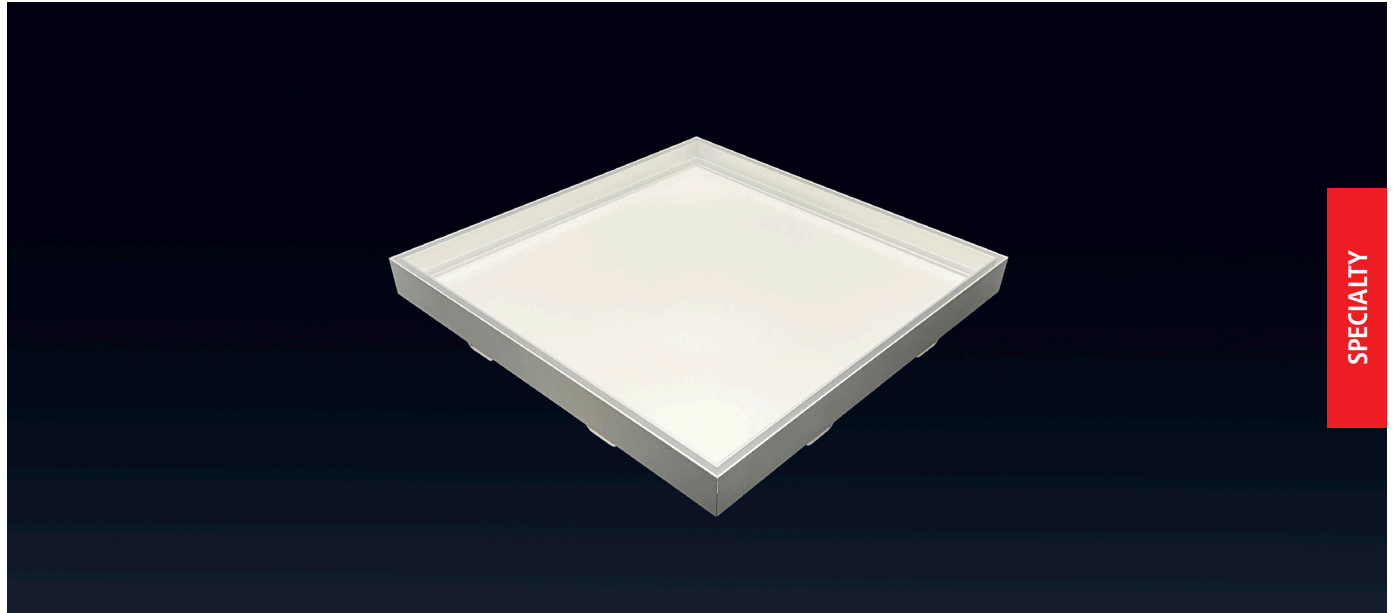

Fabric Lightbox-LED (SEG)

SPECIALTY

Product Description

Customizable Back Lighting

Fabric Lightbox-LED (SEG) is the perfect foundation to strengthen your brand with cutting edge graphics for signage to stay another step ahead of your competition. You can custom order to any size up to 5' x 10' and is the perfect alternative to large format snap frame light boxes. The Silicon Edge Graphic (SEG) appears virtually frameless from the front when illuminated making a smooth edge transition that doesn't cause a visual distraction.

Product Features

- Available color temperatures:
 - 6500 K
 - 2700 K - 9500 K available (special order)
- SEG Frame is super slim. Frame height varies with the size of the lightbox
- Minimum 10" x 10" SEG frame size
- Maximum 5' x 10' SEG frame size
- Standard frame colors: Black or Silver with custom colors available
- SEG Fabric printing available
- Perfect alternative to Snap Frame light boxes
- Applicable for retail design, fixtures and displays, signage, and interior design
- Mounts portrait or landscape
- 50,000 hours usable life
- Uniform illumination exceeding industry standards
- No glare and no fade graphics
- Easily remove/install graphics with push fit silicon edge

Dimensions